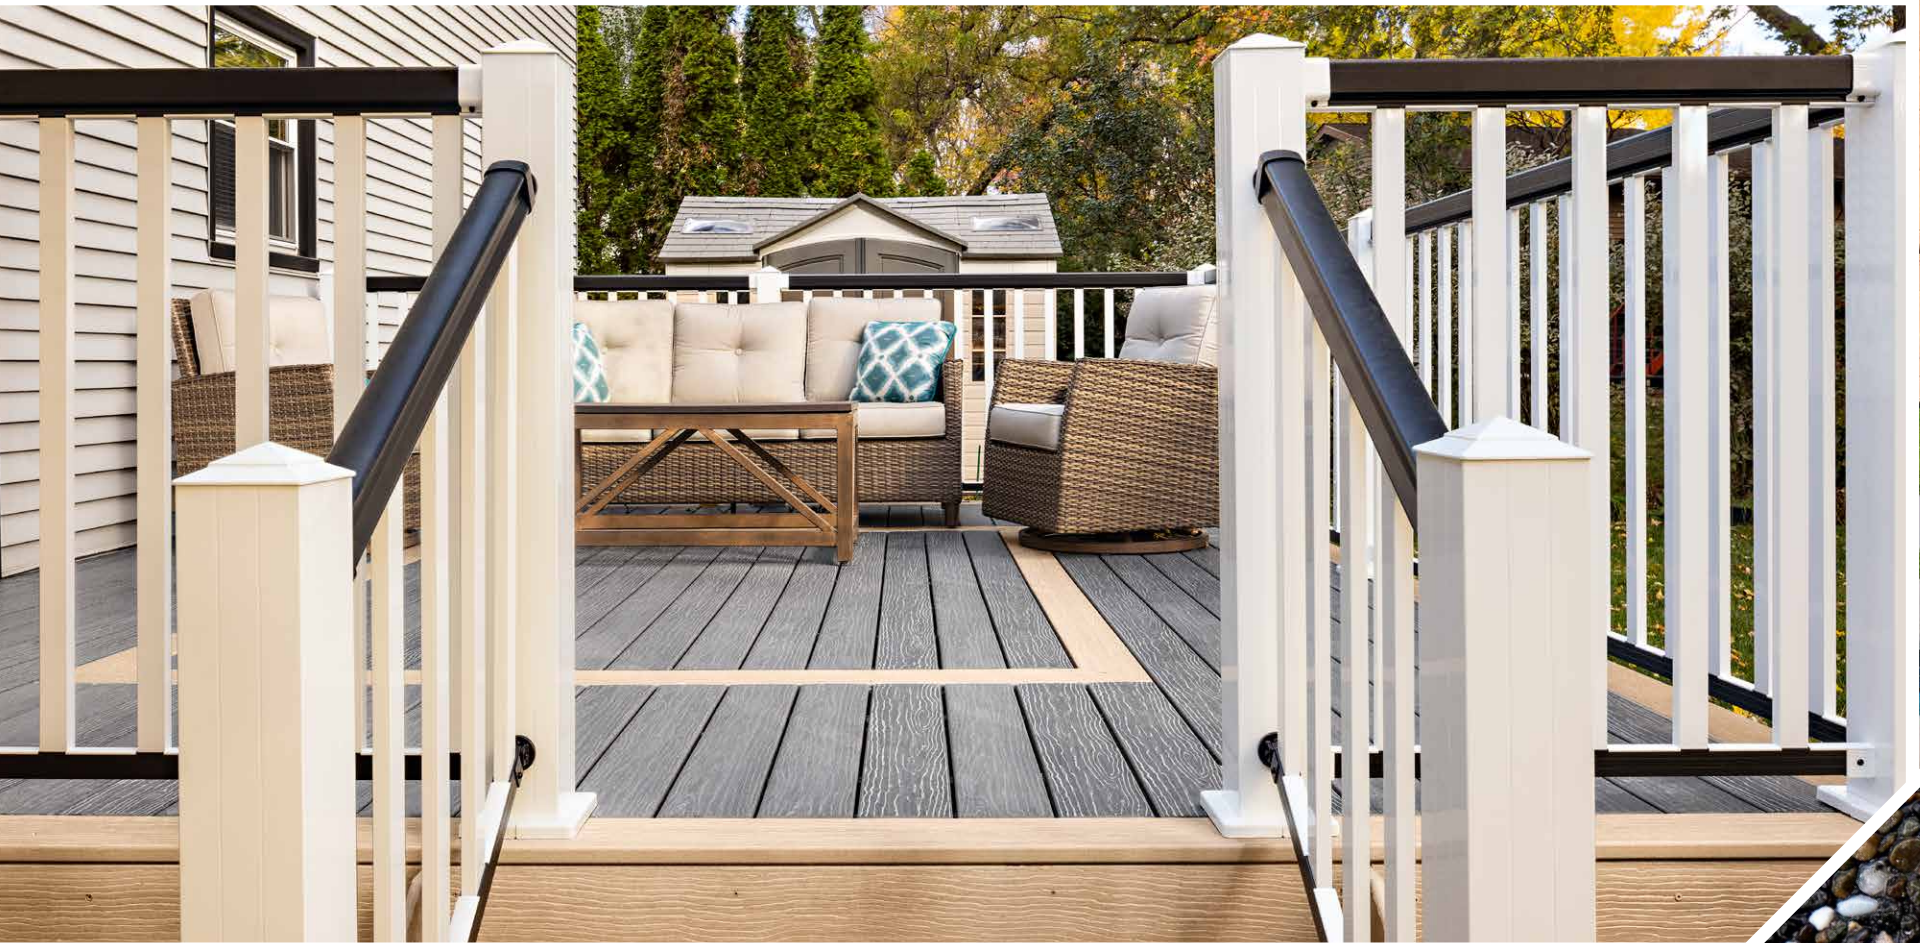

FROM YOUR
Door

TO YOUR
Fence