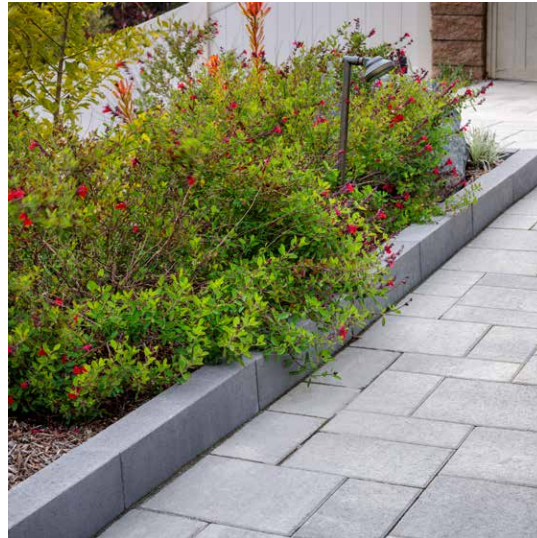

MELVILLE™ CURB | PG 120

MODERN PATH LIGHT | PG 124
BELGARD.COM/LIGHTING

ARTFORMS™ | PG 110
ELEMENTS™ GRILL & DOORS | PG 124

RDI® ELEVATION™ CABLE RAILING | PG 127

MOISTURESHIELD® MERIDIAN™
COMPOSITE DECKING | PG 126