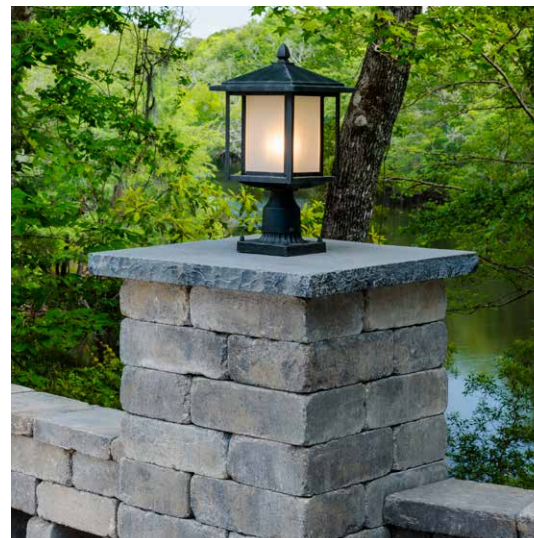

MARINA™ COPING | PG 116

MODERN PILLAR LIGHT | PG 124
BELGARD.COM/LIGHTING

WESTON STONE™ FIRE PIT | PG 112
ELEMENTS™ SMOKE-LESS INSERT | PG 124

BARRETTE OUTDOOR LIVING®
VINYL SPADE PICKET FENCING | PG 127