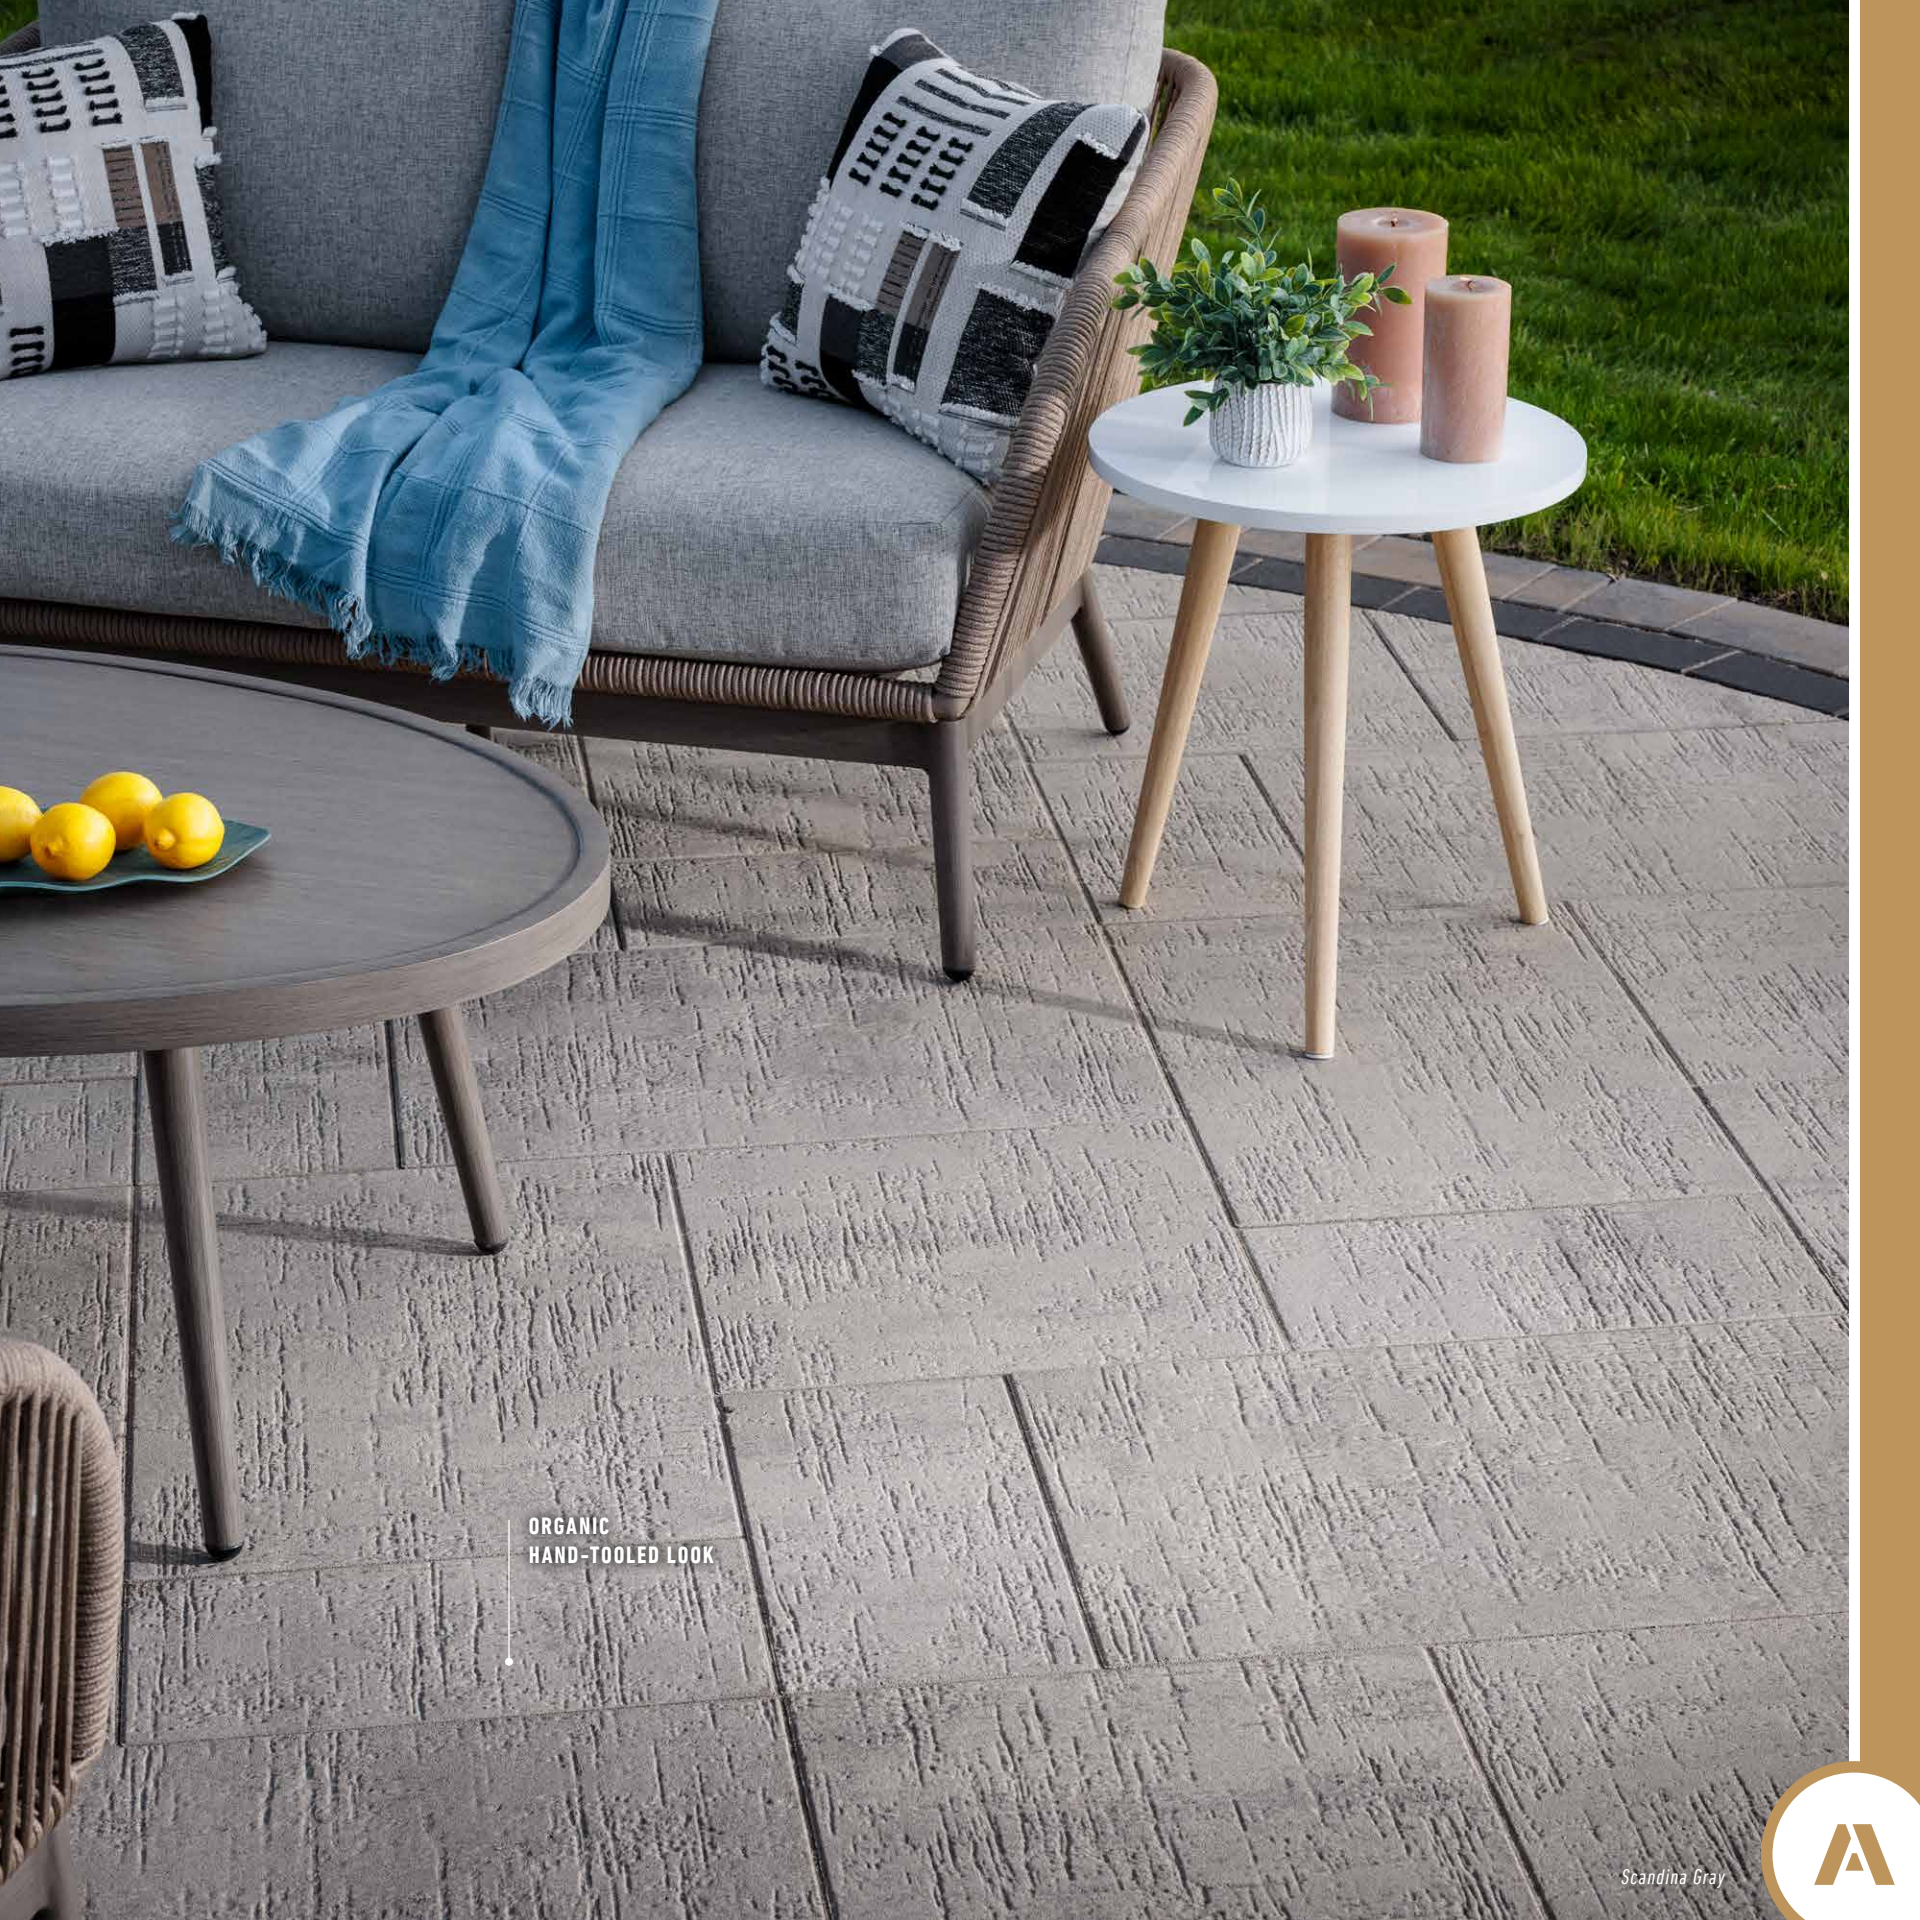

9 x 18

18 x 18

18 x 27

 SCANDINA GRAY

 SEPIA

 DURAFUSION™
See page 13

ORGANIC
HAND-TOOLED LOOK

Scandina Gray