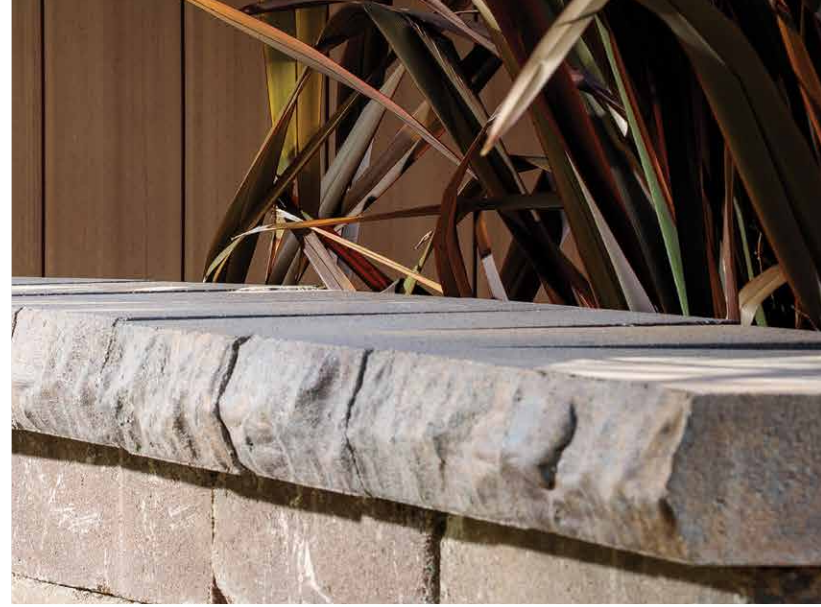

WESTON STONE™

3-PIECE & UNIVERSAL

Scan for
product
information

FREESTANDING / RETAINING WALL

Bella

**3-Piece only available in Bella, Toscana & Victorian*

BELLA

RIVIERA