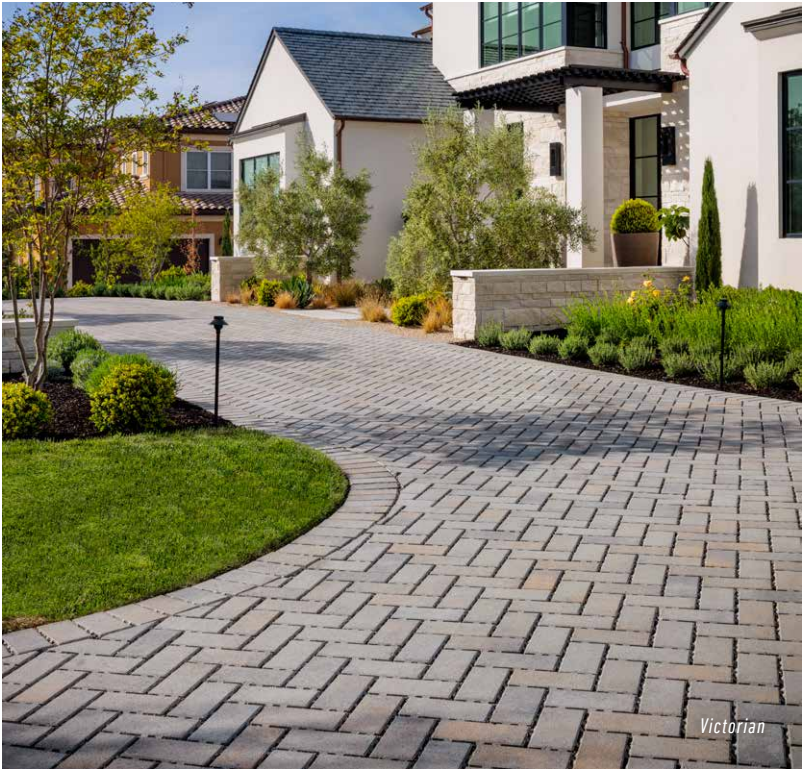

Victorian

Victorian