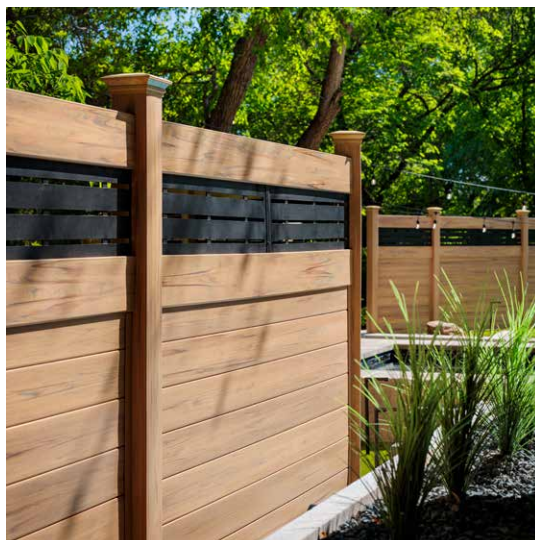

NOBLE PILLAR LIGHT | PG 124
BELGARD.COM/LIGHTING

PEBBLETEC® POOL FINISHES & ACCENTS | PG 128

BARRETTE OUTDOOR LIVING® HORIZONTAL PRIVACY
VINYL FENCING WITH DECORATIVE SCREEN PANEL TOP
PG 127

MOISTURESHIELD® MERIDIAN™
COMPOSITE DECKING | PG 126