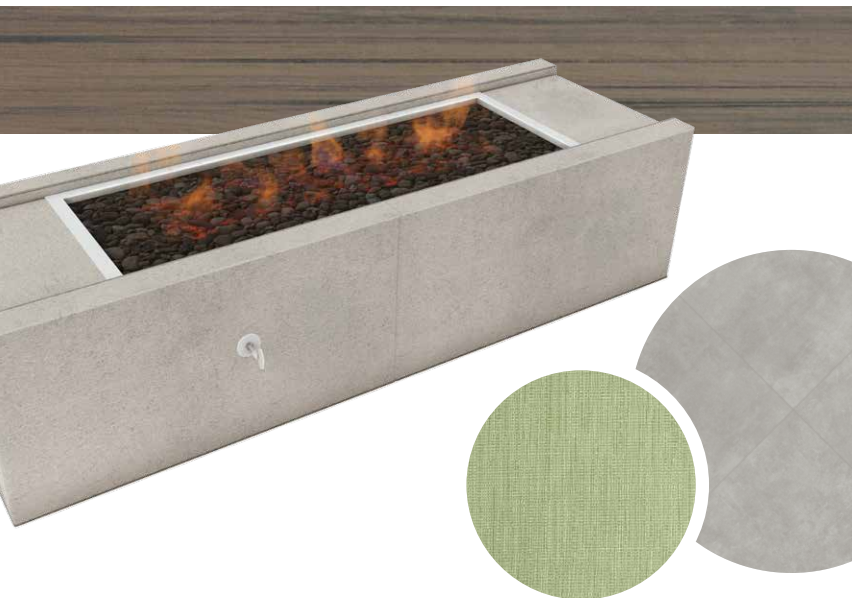

LEARN MORE ABOUT
BELGARD FINANCING

PRO TIP

When phasing your project, it's important to plan for things like electrical and plumbing in phase 1.

6

Your dream space
NOW A REALITY.

A modern outdoor dining area featuring a dark wood slat wall with four built-in planters. In the center is a vertical garden with green plants and two black lanterns. A rustic stone table is surrounded by six black chairs with wooden seats. The patio is paved with large, light-colored stone tiles, and the area is bordered by a lush green lawn and a bed of rocks with small plants.