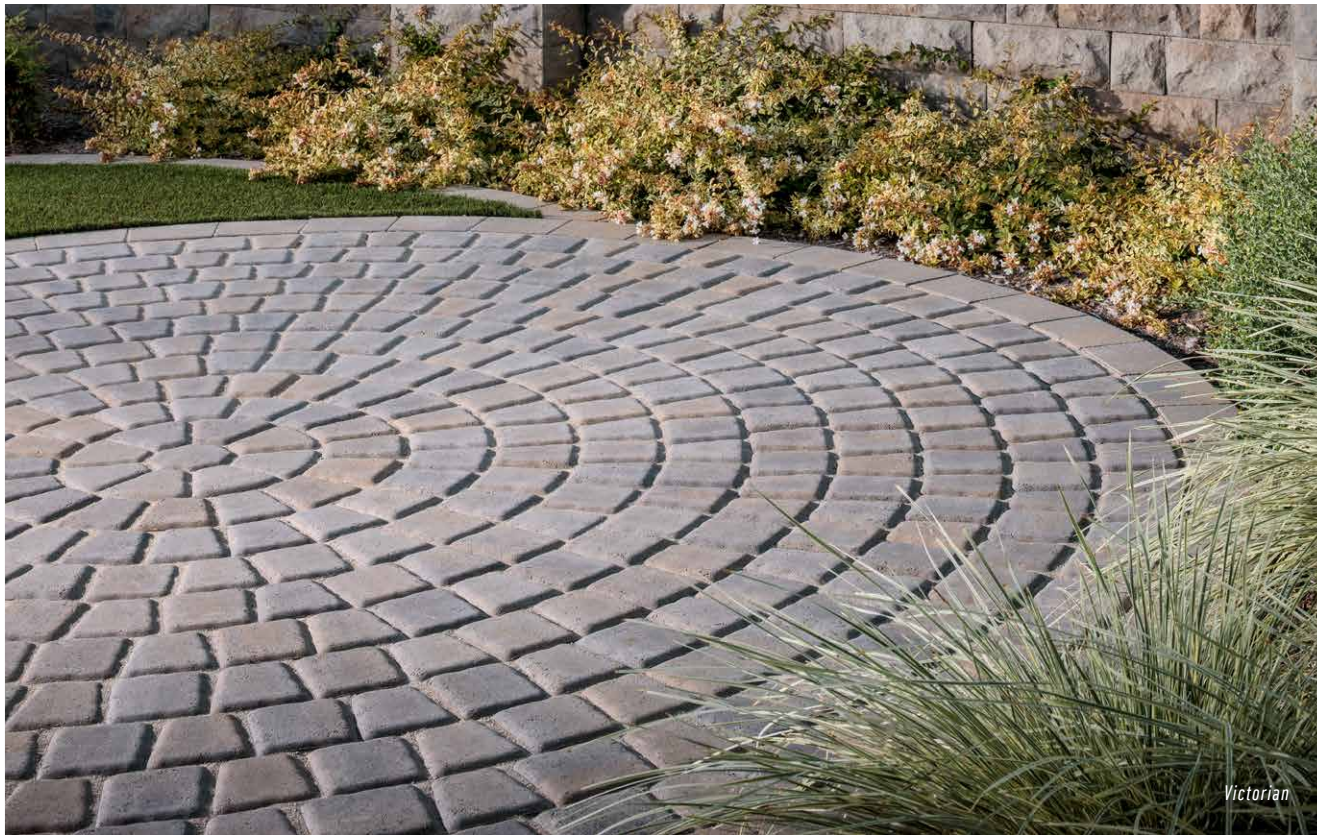

6 x 6

6 x 9

9 x 12

Circle Kit

6 x
Variable**

*80mm is special order **Circle Kit is special order and only available in Bella, Toscana, Victorian ***Graphite only available in 6 x 9