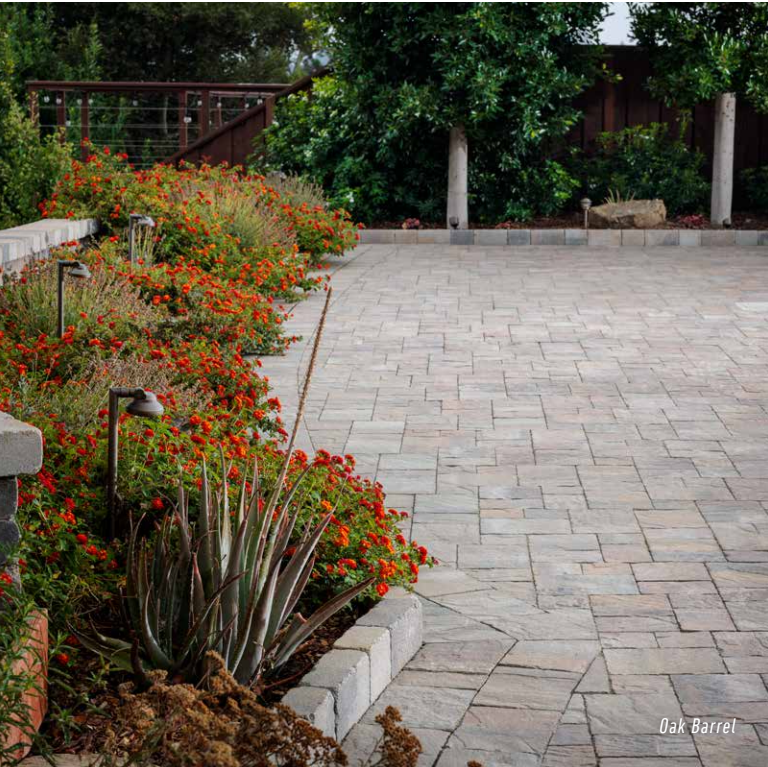

TOSCANA

VICTORIAN

QUARRY STONE

Scan for product information

PAVER / 60MM

Oak Barrel

Rustic Yellowstone

**Charcoal only available in 6 x 9*