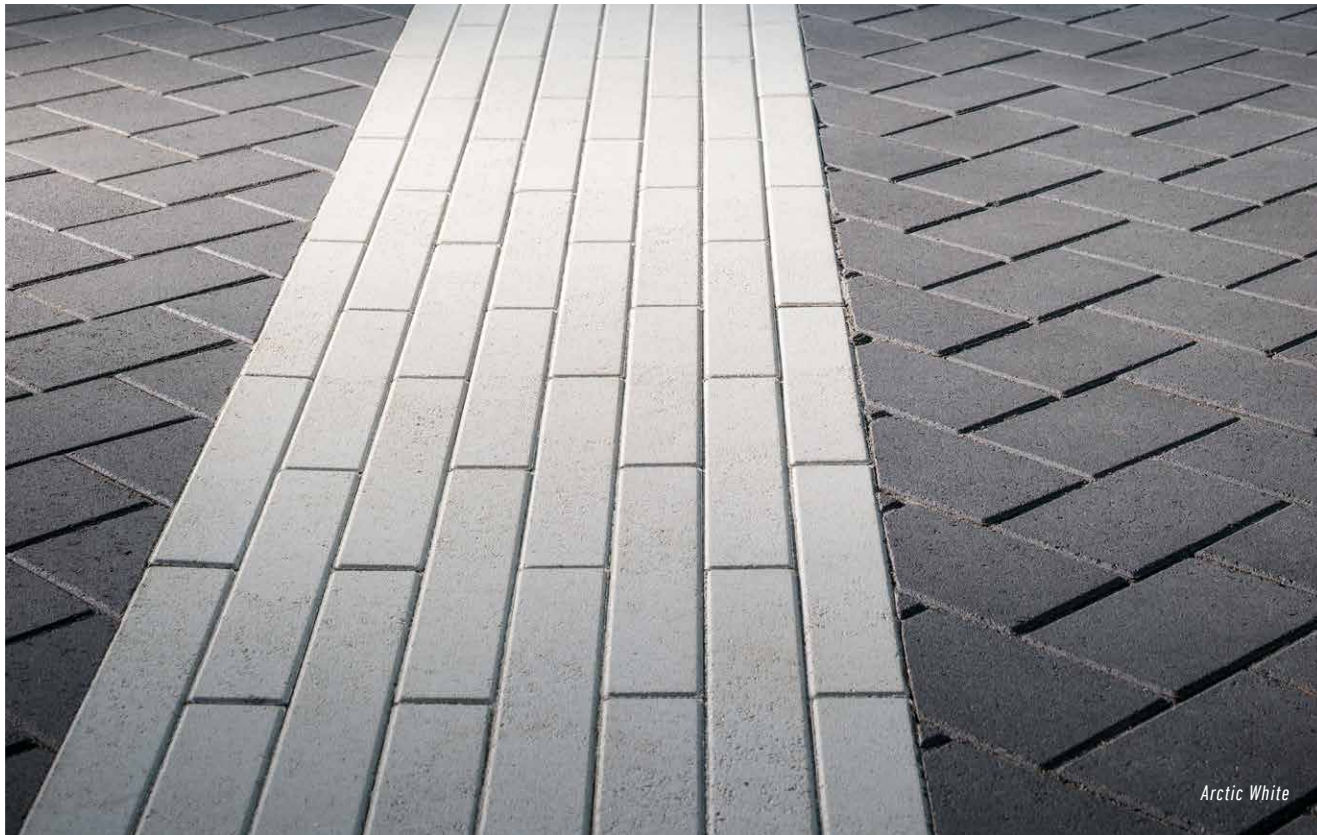

 SCANDINA GRAY

 SEPIA

 TAN BROWN CHARCOAL

 TAN RED CHARCOAL

DIMENSIONS™

Scan for
product
information

PLANK / 80MM

Arctic White