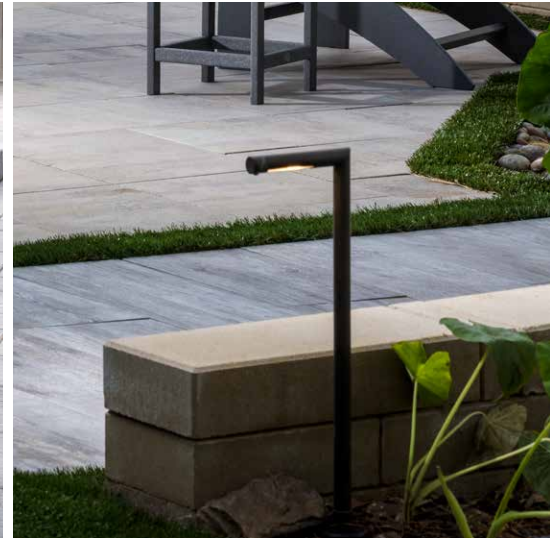

MODERN PATH LIGHT | PG 124
BELGARD.COM/LIGHTING