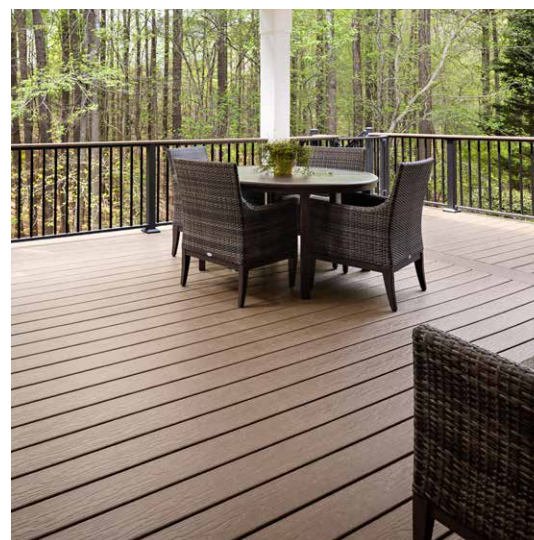

MARINA™ COPING | PG 116

MODERN PILLAR LIGHT | PG 124
BELGARD.COM/LIGHTING

WESTON STONE™ FIRE PIT | PG 112
ELEMENTS™ SMOKE-LESS INSERT | PG 124

BARRETTE OUTDOOR LIVING®
VINYL SPADE PICKET FENCING | PG 127