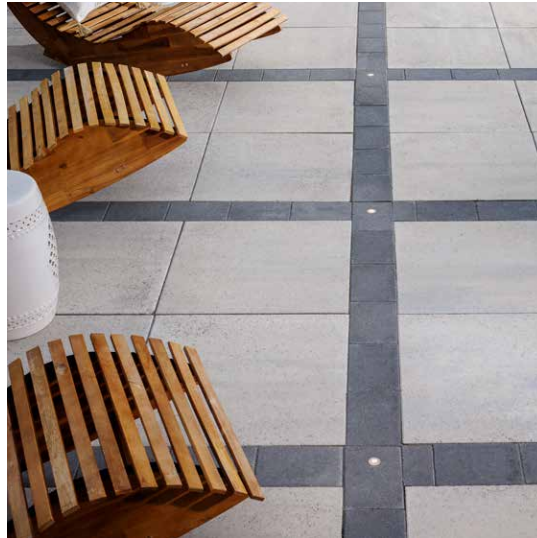

DOT LIGHTS | PG 124
BELGARD.COM/LIGHTING