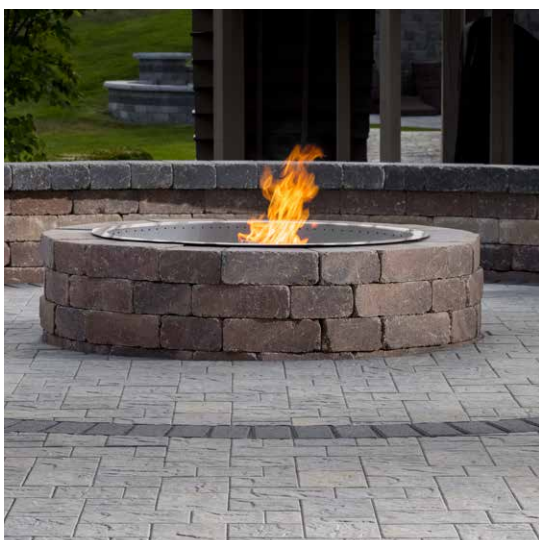

MARINA™ COPING | PG 116

MODERN PILLAR LIGHT | PG 124
BELGARD.COM/LIGHTING

WESTON STONE™ FIRE PIT | PG 112
ELEMENTS™ SMOKE-LESS INSERT | PG 124

BARRETTE OUTDOOR LIVING®
VINYL SPADE PICKET FENCING | PG 127