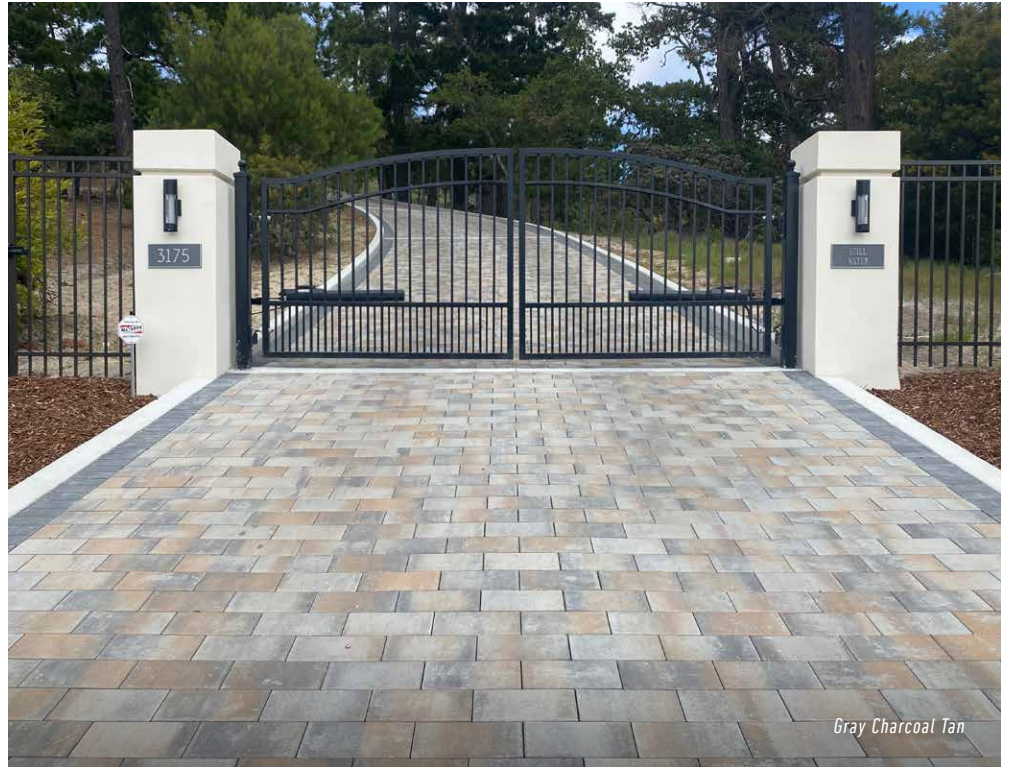

Gray Charcoal Tan

Gray Charcoal Tan