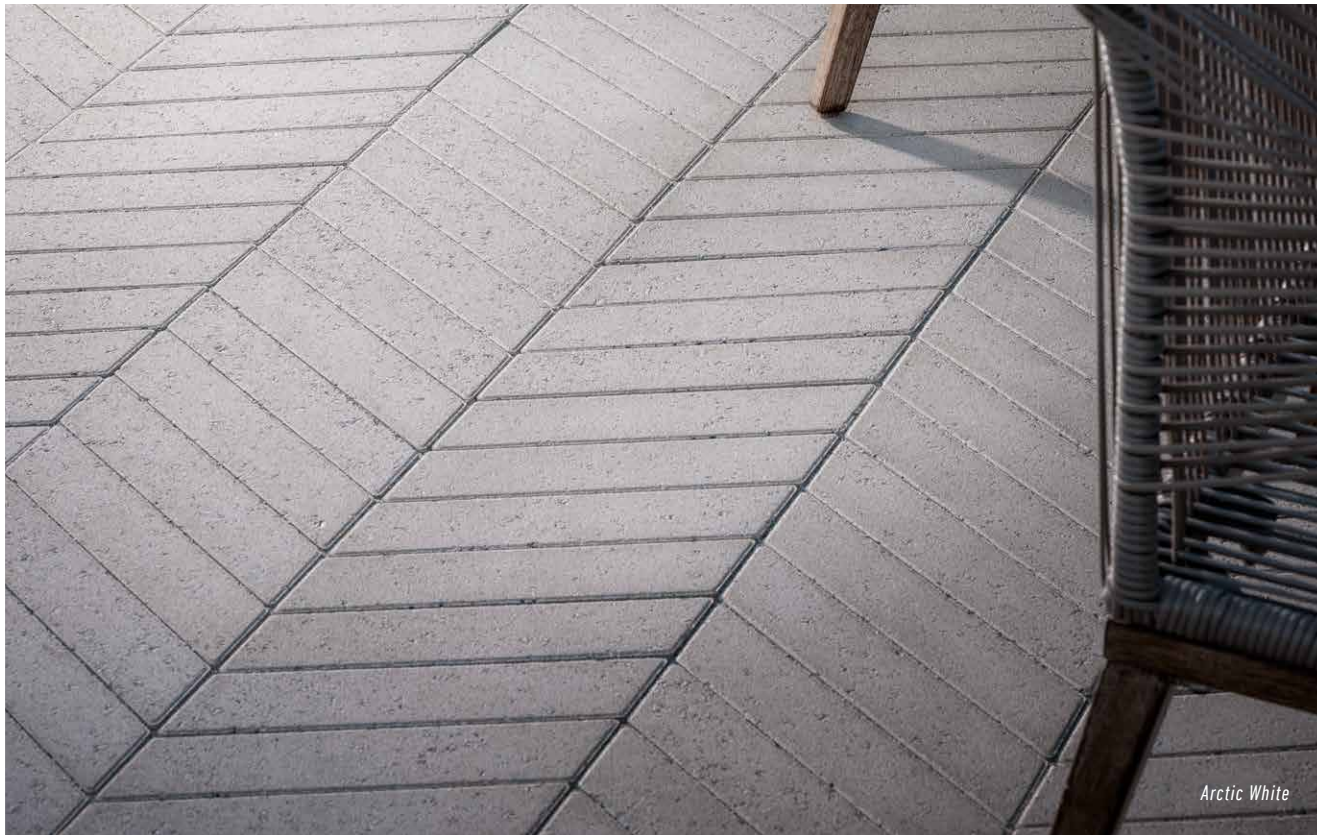

GEOMETRIC SHAPES

Scan for
product
information

PAVER / 60MM

6
12 x 12

3 x 12

12 x 12

6 x 18

6 x 18