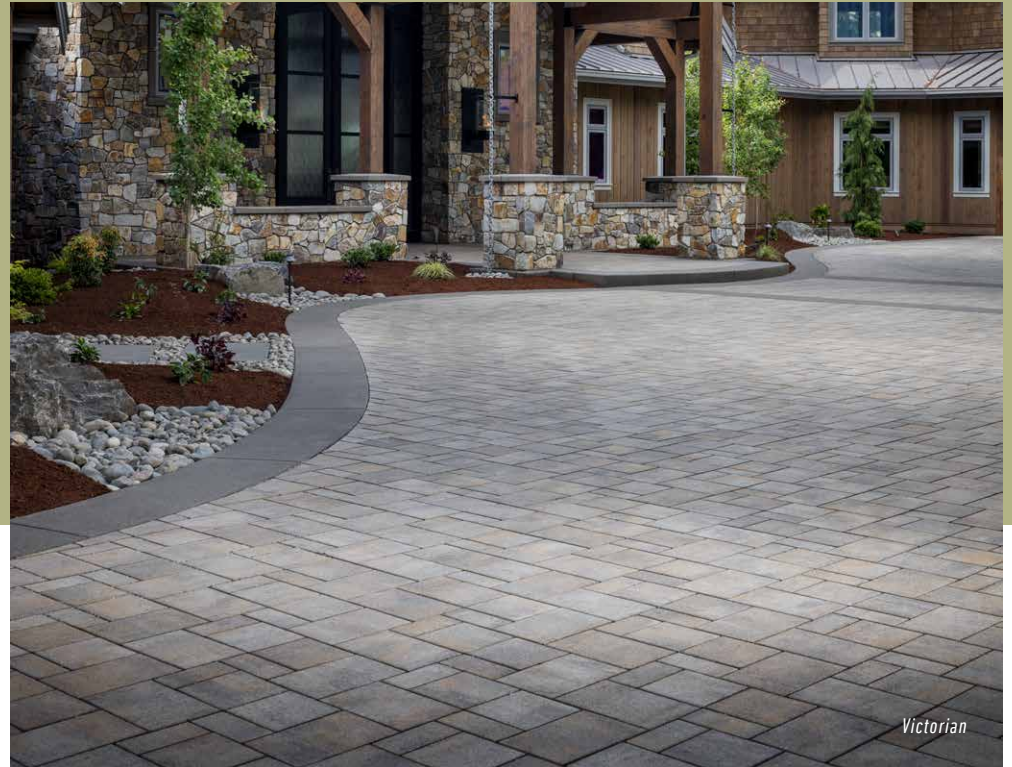

Toscana

Victorian