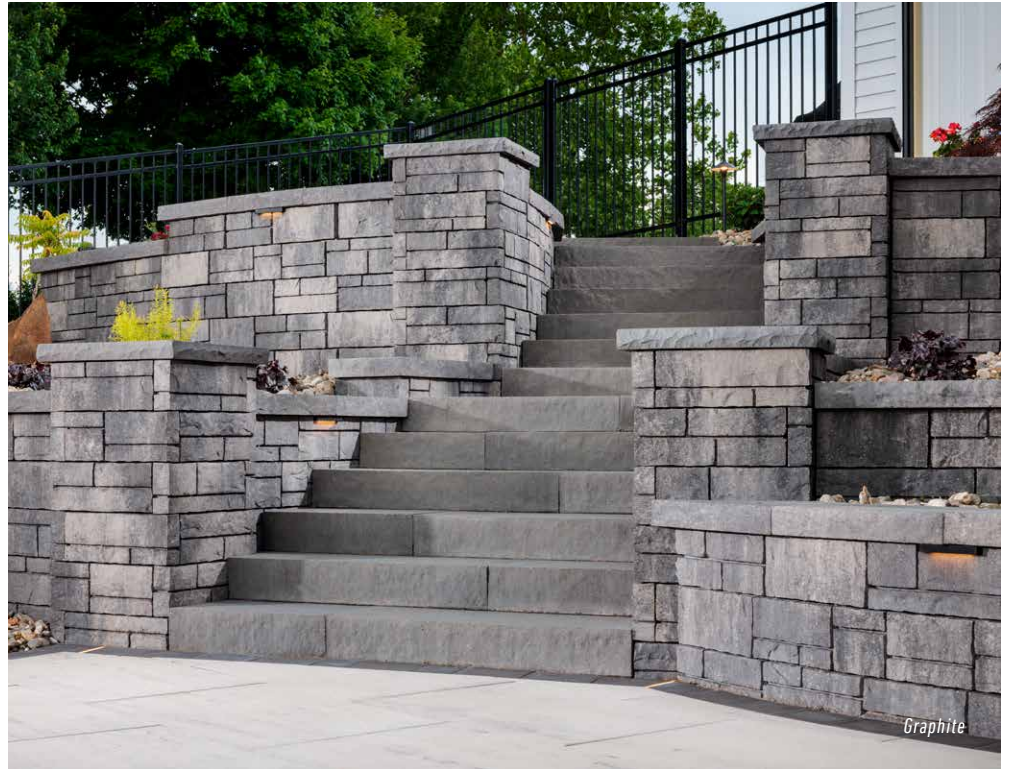

Gray

Graphite

design tip

Add paver and hardscape lights for aesthetics and safety.
See page 124
Belgard.com/Lighting