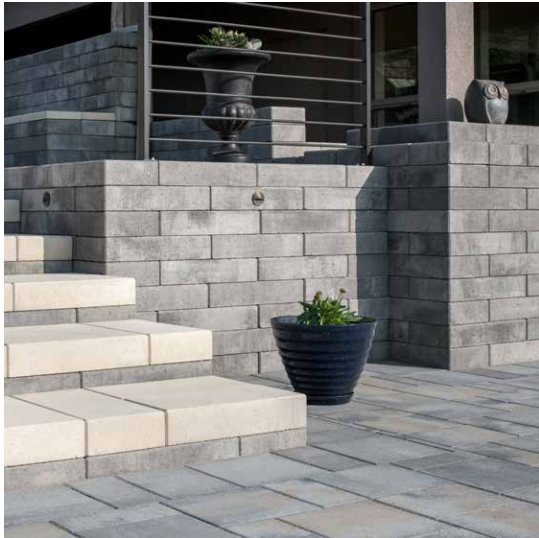

MELVILLE™ CURB | PG 120

FINISH YOUR SPACE

For a cohesive look, add finishing touches to your space with these products that coordinate with the **Metropolitan Collection**.

MELVILLE™ WALL & CAP | PG 90