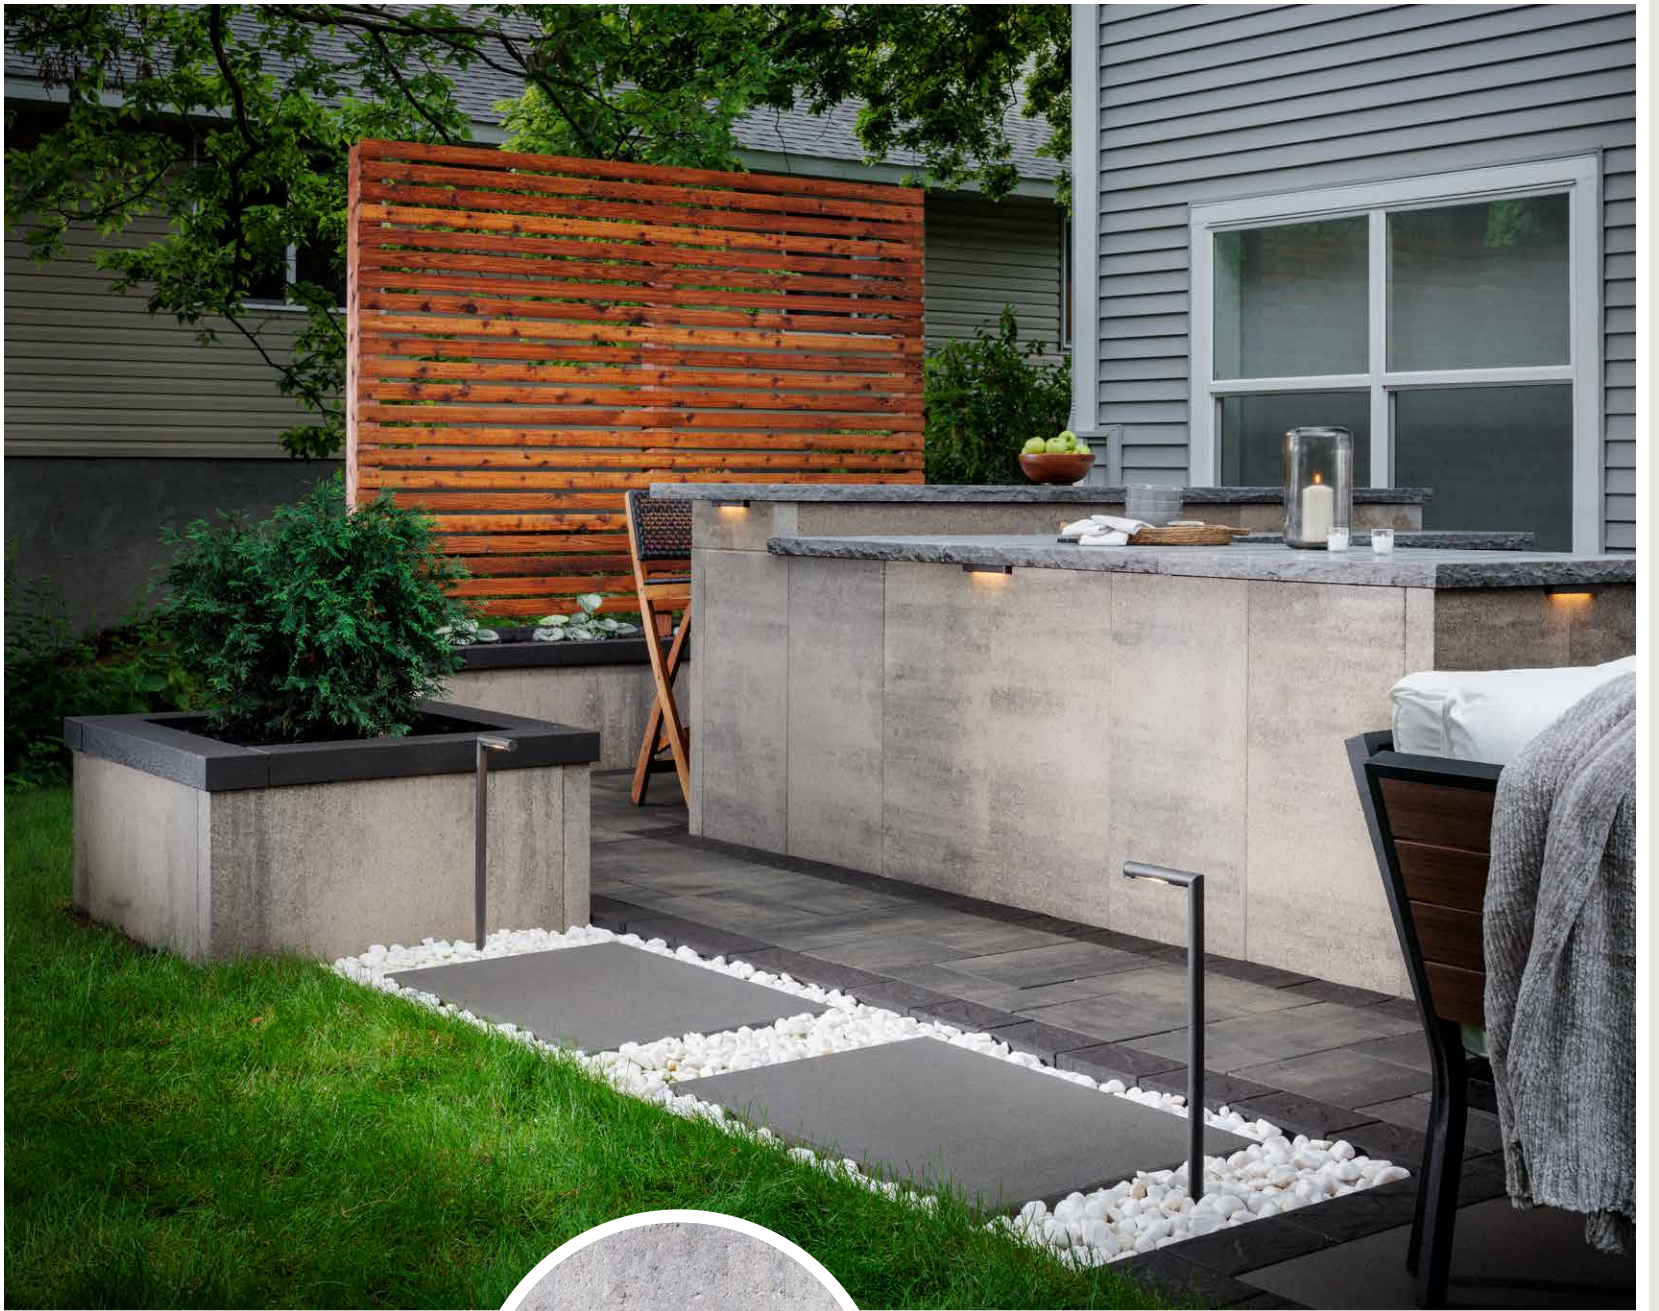

bar & living **ROOMS**

Choose these products to recreate this look in your backyard. Incorporate landscape walls to make an open space feel more cozy.