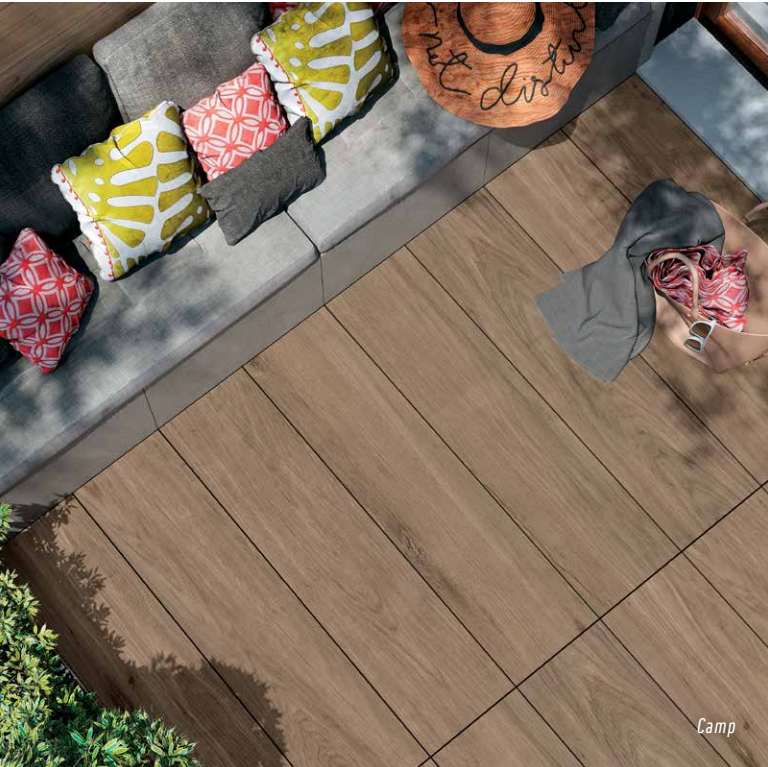

v2
CHAMOIS*
GC 08

design tip

Install porcelain pavers on rooftop terraces for a highly durable and sophisticated design.

JURUPA

WOOD FINISH

Scan for
product
information

Camp

Camp