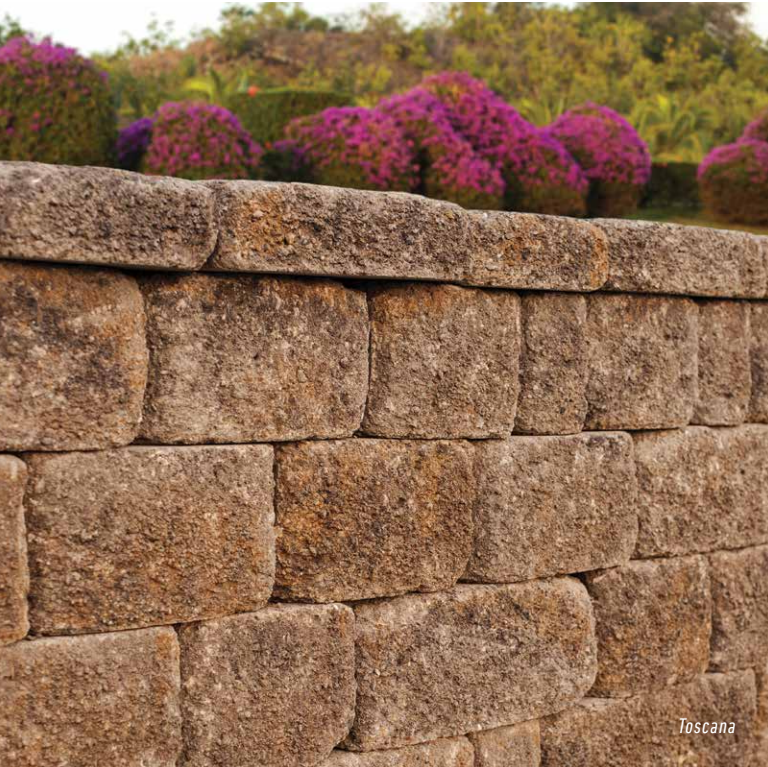

Corner unit available. Scan product QR code for details.

PLEASE SEE PAGE 132 REGARDING CALIFORNIA'S PROPOSITION 65

CASTLEMANOR[®]

Scan for
product
information

FREESTANDING / RETAINING WALL

Toscana

Victorian