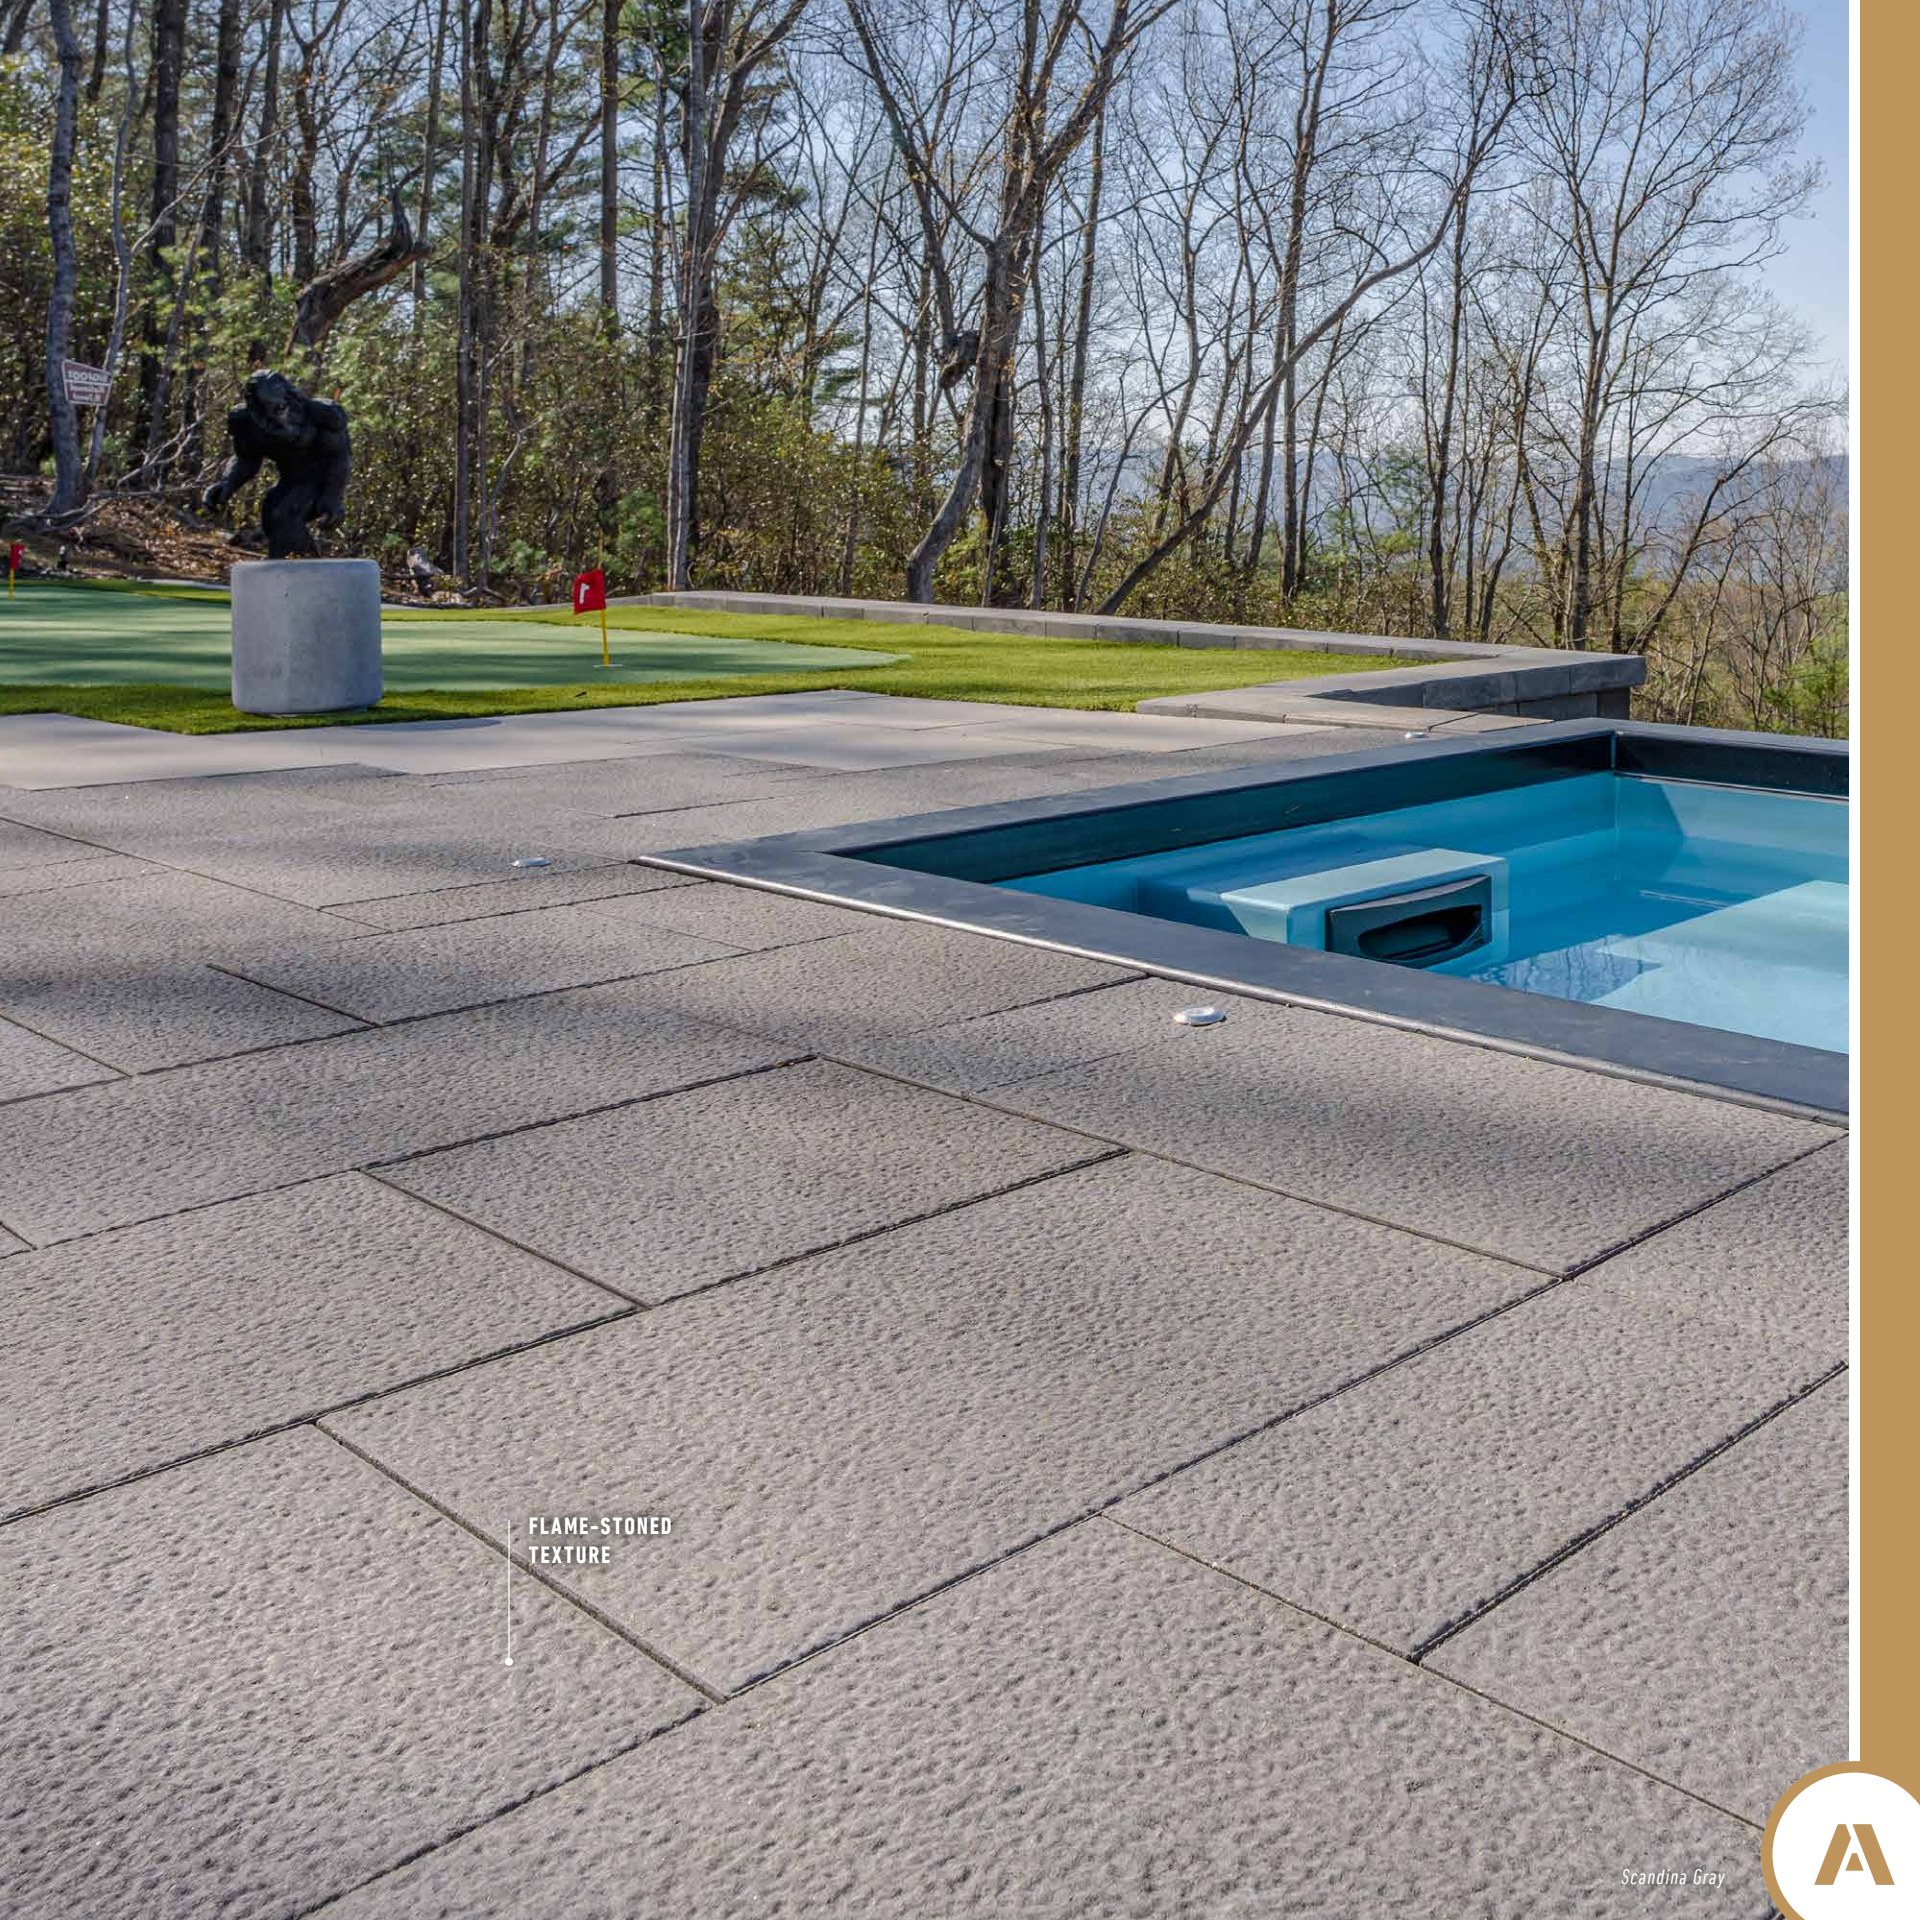

FLAME-STONED
TEXTURE

Scandina Gray