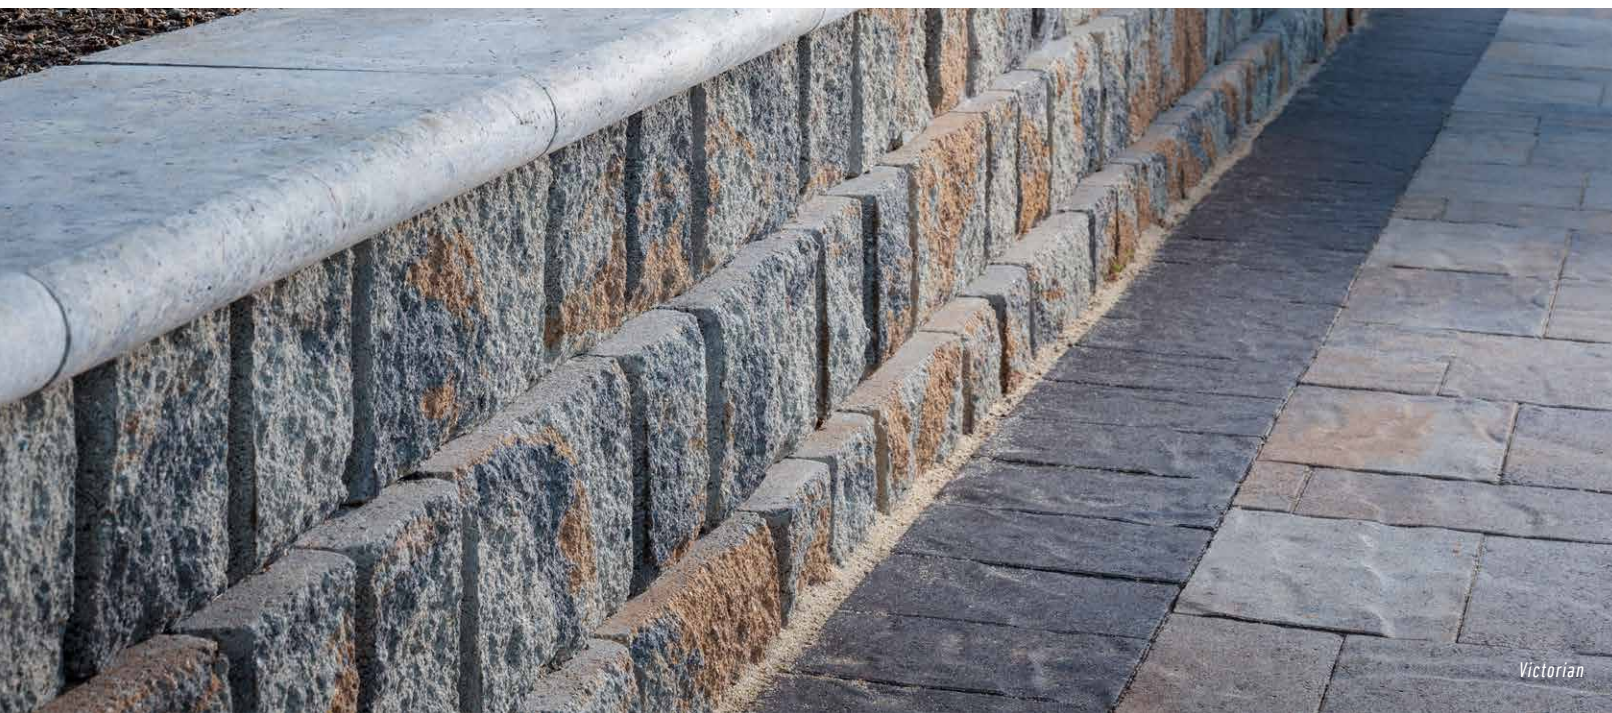

FREESTANDING / RETAINING WALL

Victorian

**Only available in Cap*

BELLA

TOSCANA

VICTORIAN

GRAPHITE*

H x W x D