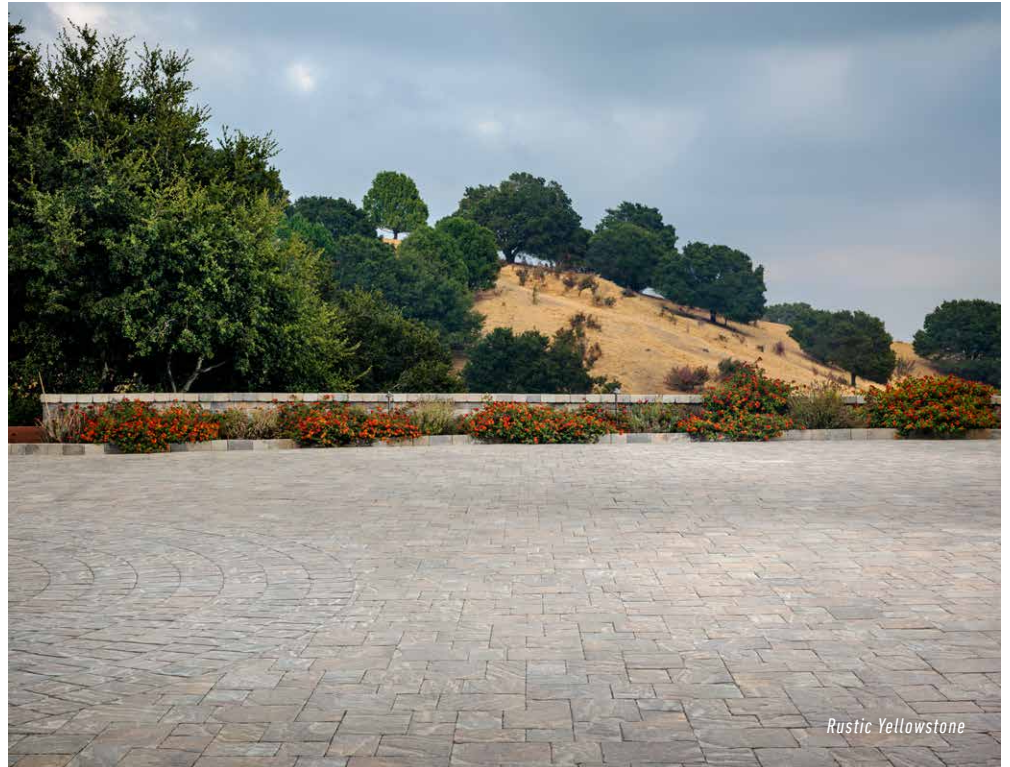

TOSCANA

VICTORIAN

QUARRY STONE

Scan for product information

PAVER / 60MM

Oak Barrel

Rustic Yellowstone

**Charcoal only available in 6 x 9*