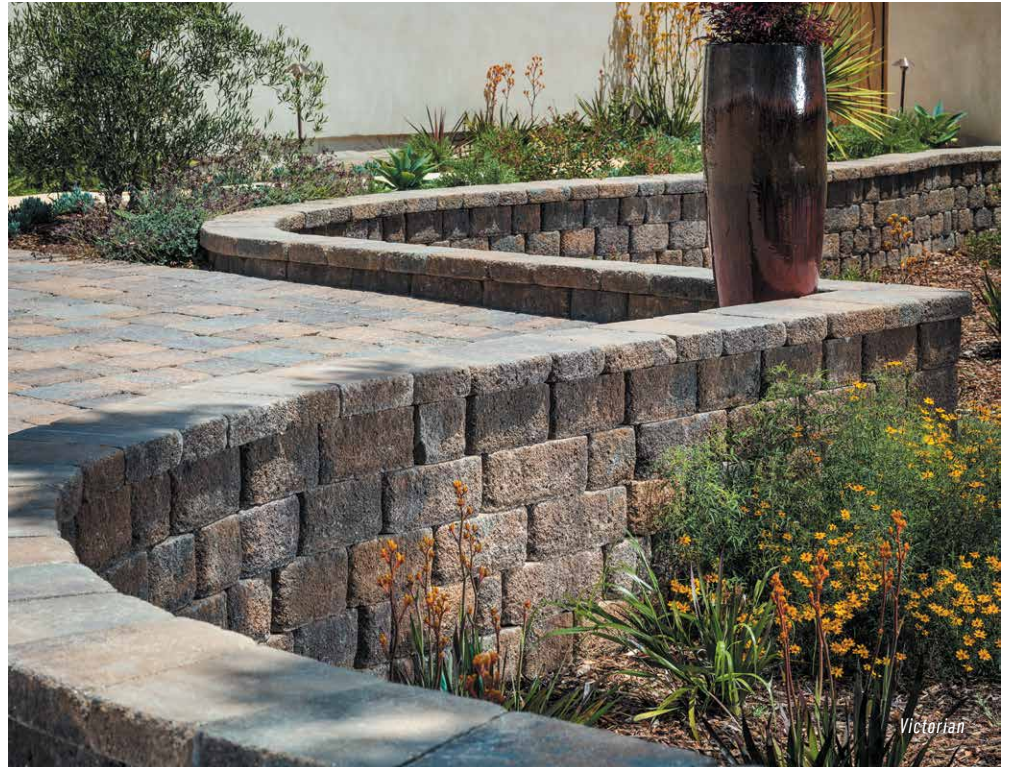

Corner unit available. Scan product QR code for details.

PLEASE SEE PAGE 132 REGARDING CALIFORNIA'S PROPOSITION 65

CASTLEMANOR[®]

Scan for
product
information

FREESTANDING / RETAINING WALL

Toscana

Victorian