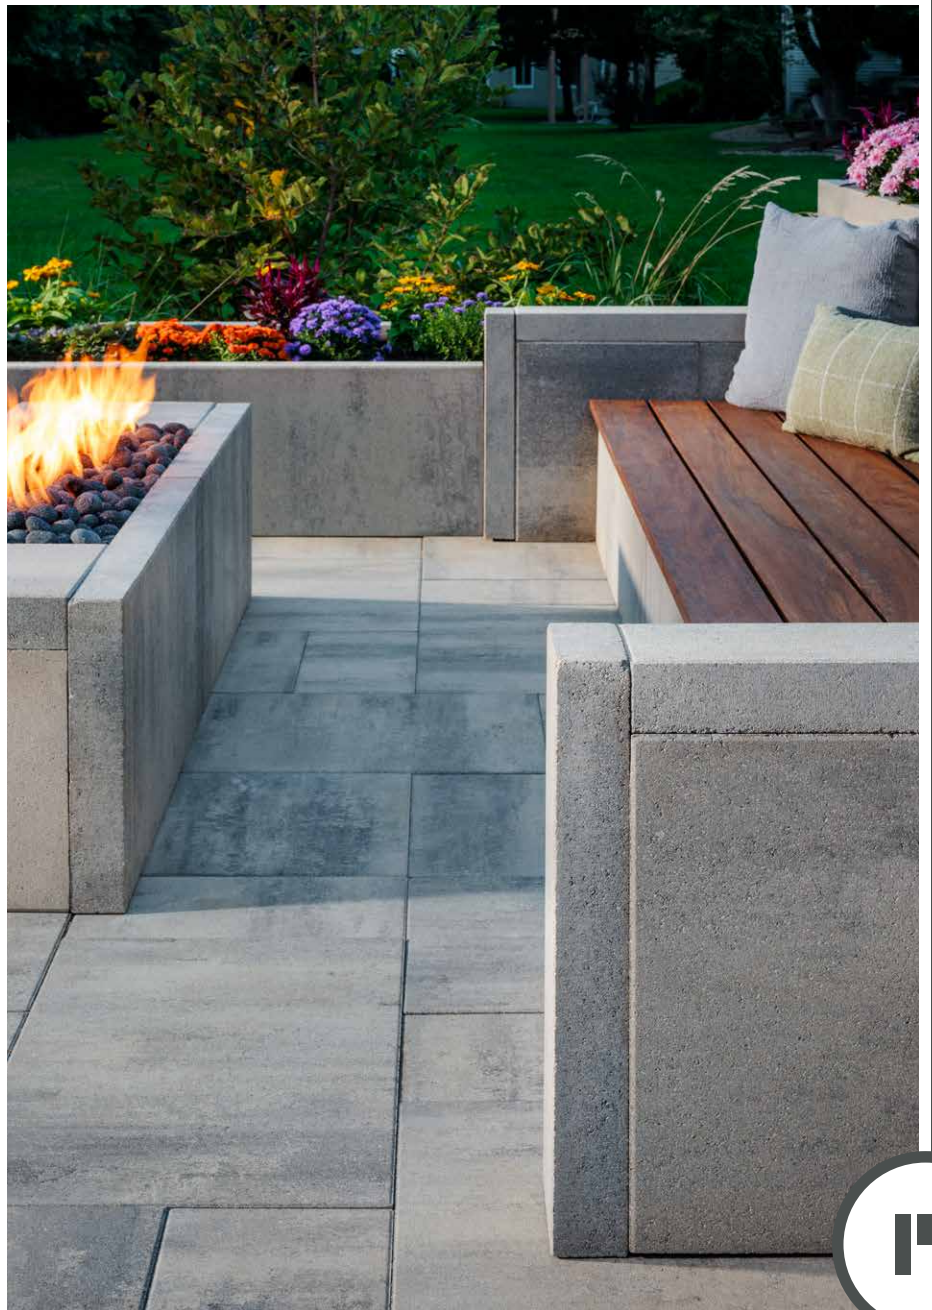

ROCKLAND BLACK

SCANDINA GRAY

SHADED GRAY

design tip

→ Panels are made in modular sizes to quickly and efficiently construct outdoor kitchens, seating, planters, fire features & more!

ADD LIGHTING
TO YOUR PROJECT
Belgard.com/Lighting