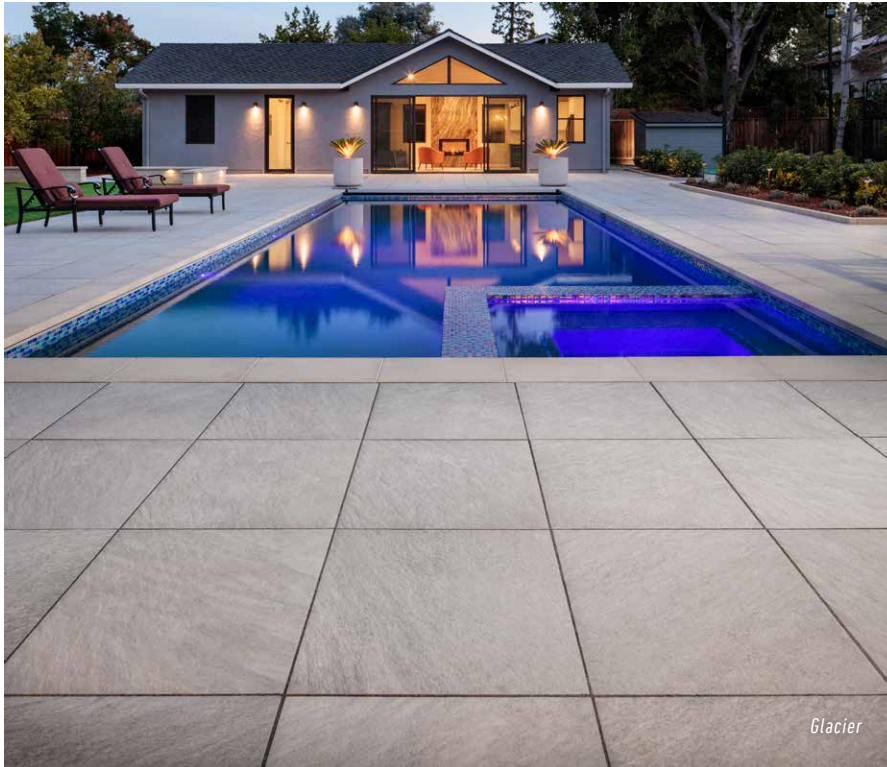

QUARZITI 2.0

STONE FINISH

Scan for product information

Glacier