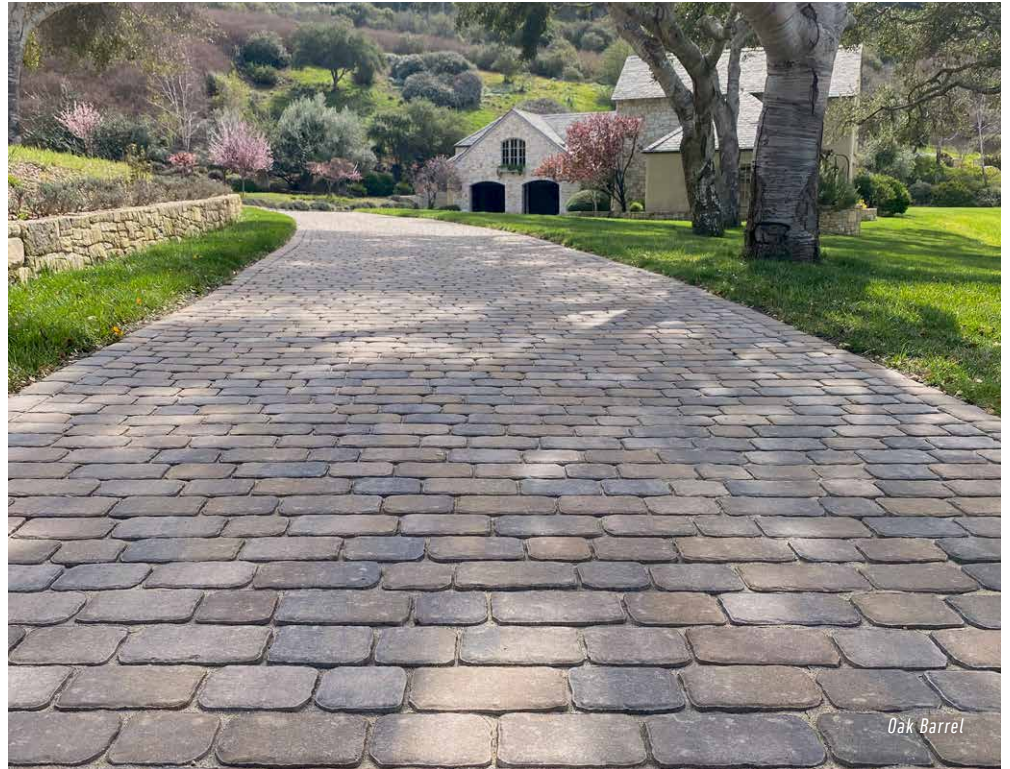

PLEASE SEE PAGE 132 REGARDING CALIFORNIA'S PROPOSITION 65

BELGIAN STONE

Scan for
product
information

PAVER / 60MM

Oak Barrel

Oak Barrel

 OAK BARREL

 SEQUOIA SANDSTONE