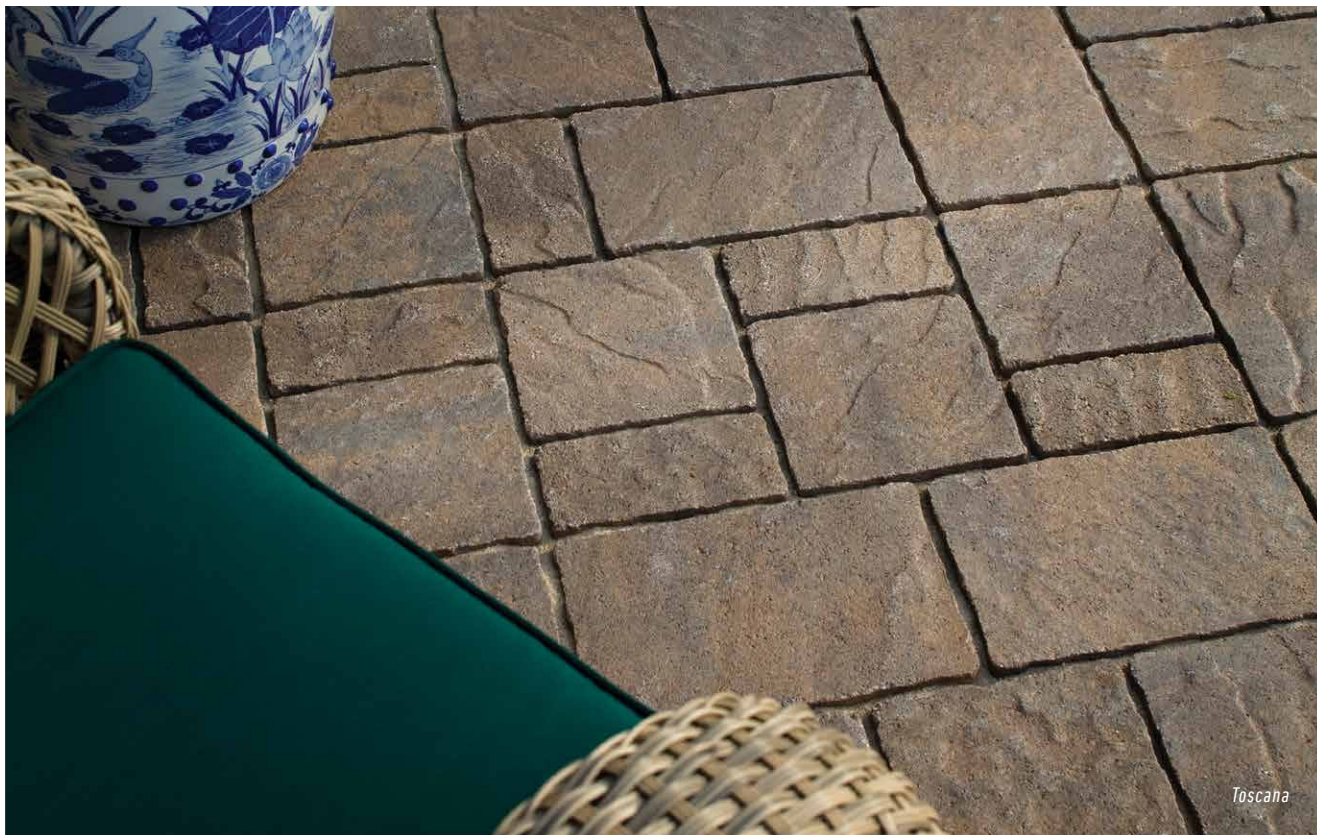

design tip

We recommend HP NextGel™ Polymeric Sand for non-permeable applications of this product. Visit Techniseal.com

URBANA® STONE

Scan for
product
information

PAVER / 60MM

12 x 12

4 x 8

8 x 8

12 x 8