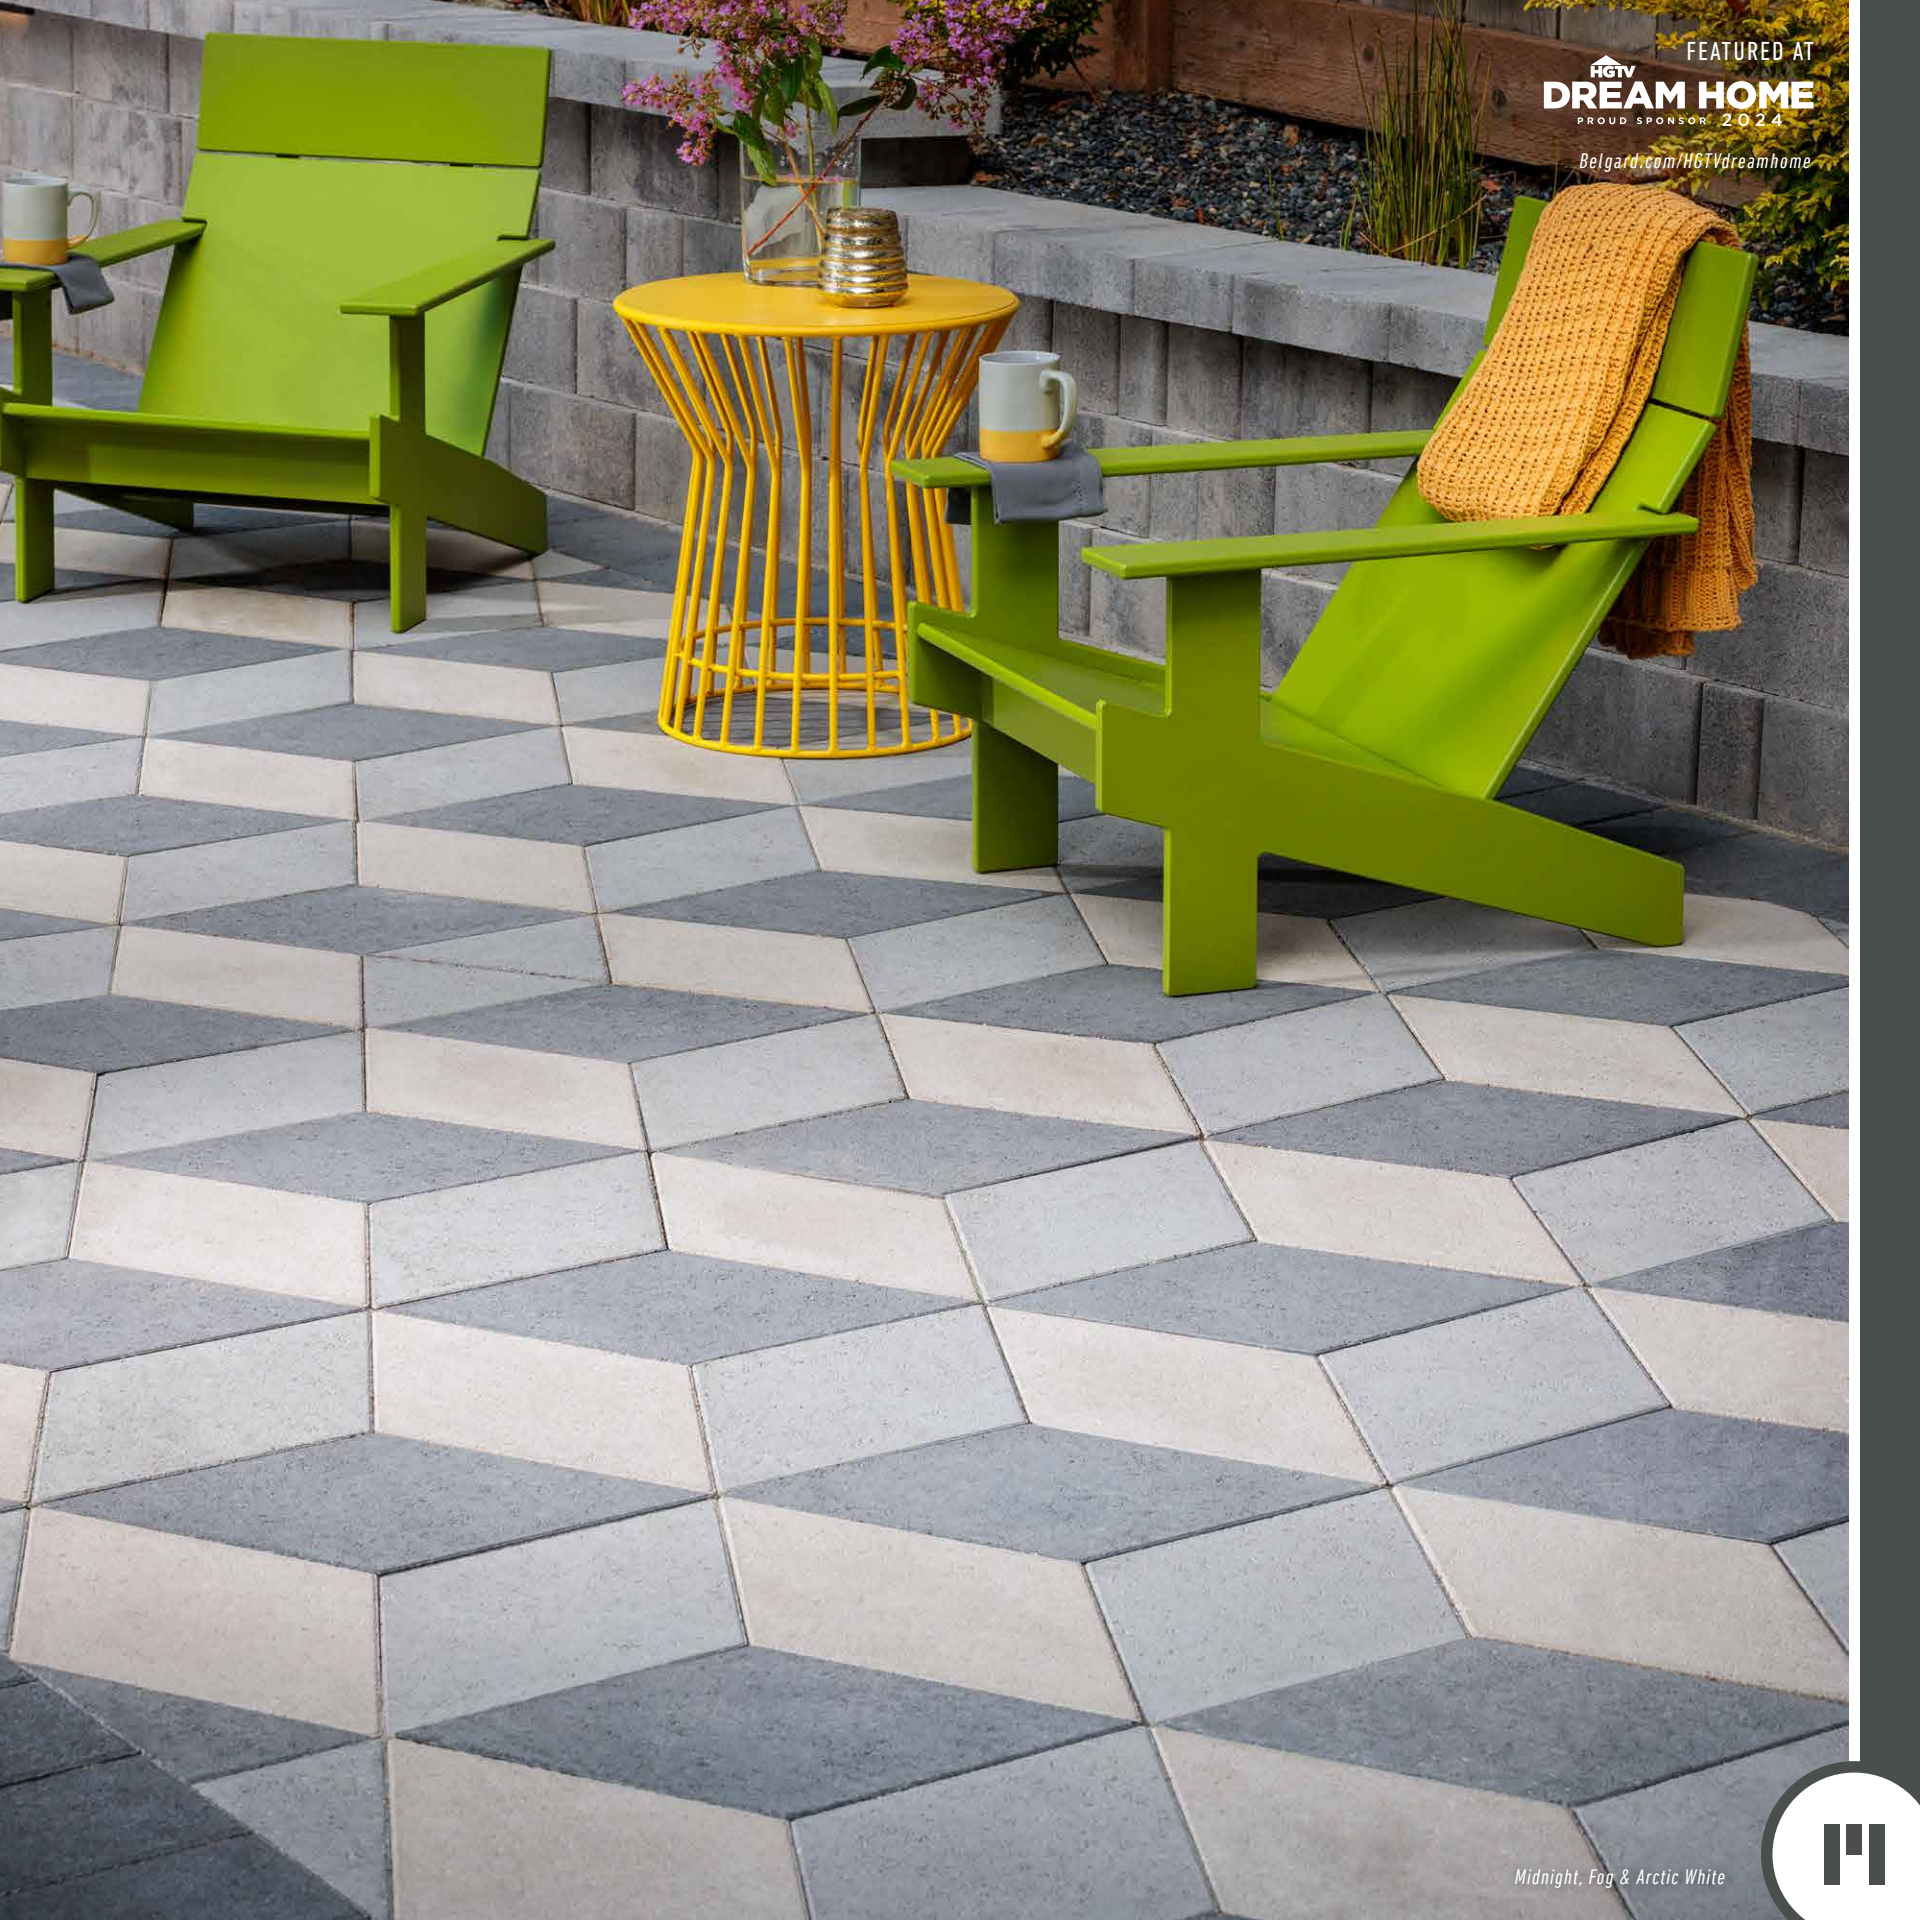

FEATURED AT
HGTV
DREAM HOME
PROUD SPONSOR 2024

Belgard.com/HGTVdreamhome

Midnight, Fog & Arctic White