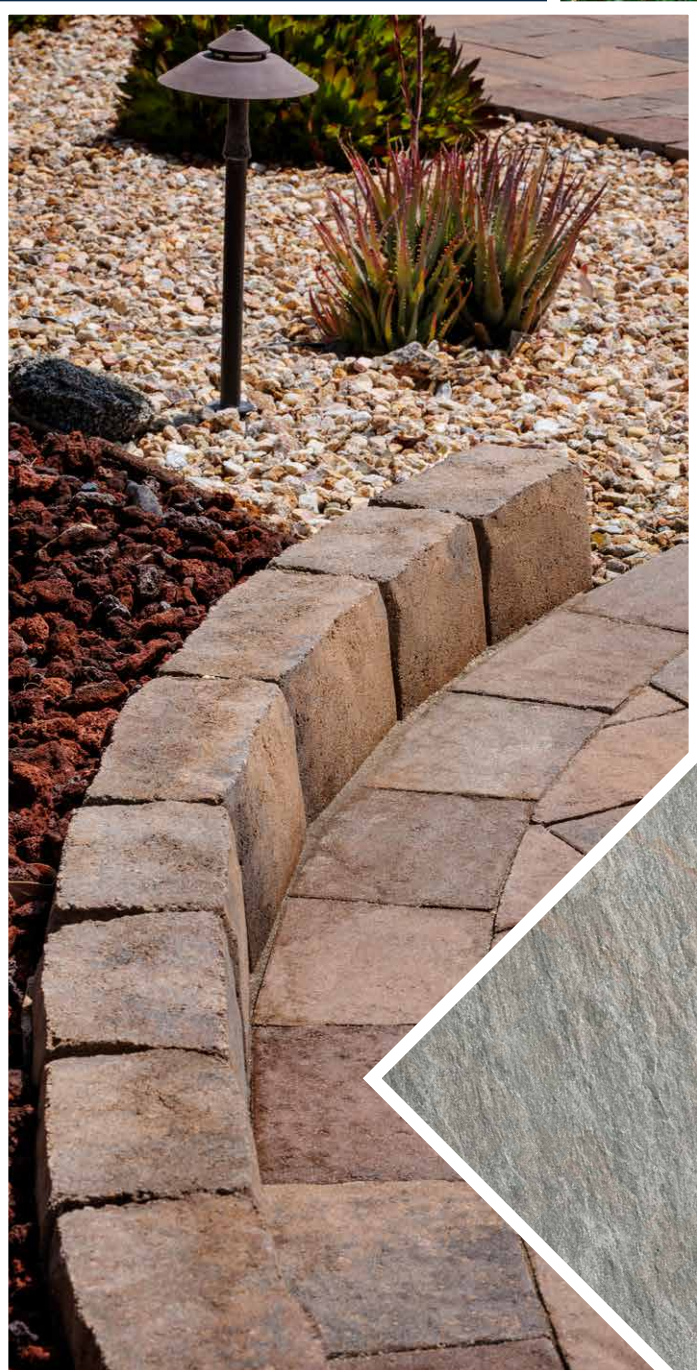

SIERRA GRANITE

TAN BROWN CHARCOAL

TAN RED CHARCOAL

CUSTOMIZE YOUR SPACE

ARTFORMS™ MODULAR PANEL SYSTEM

110

FIRE FEATURES

112 Weston Stone™ Fire Pit Kit