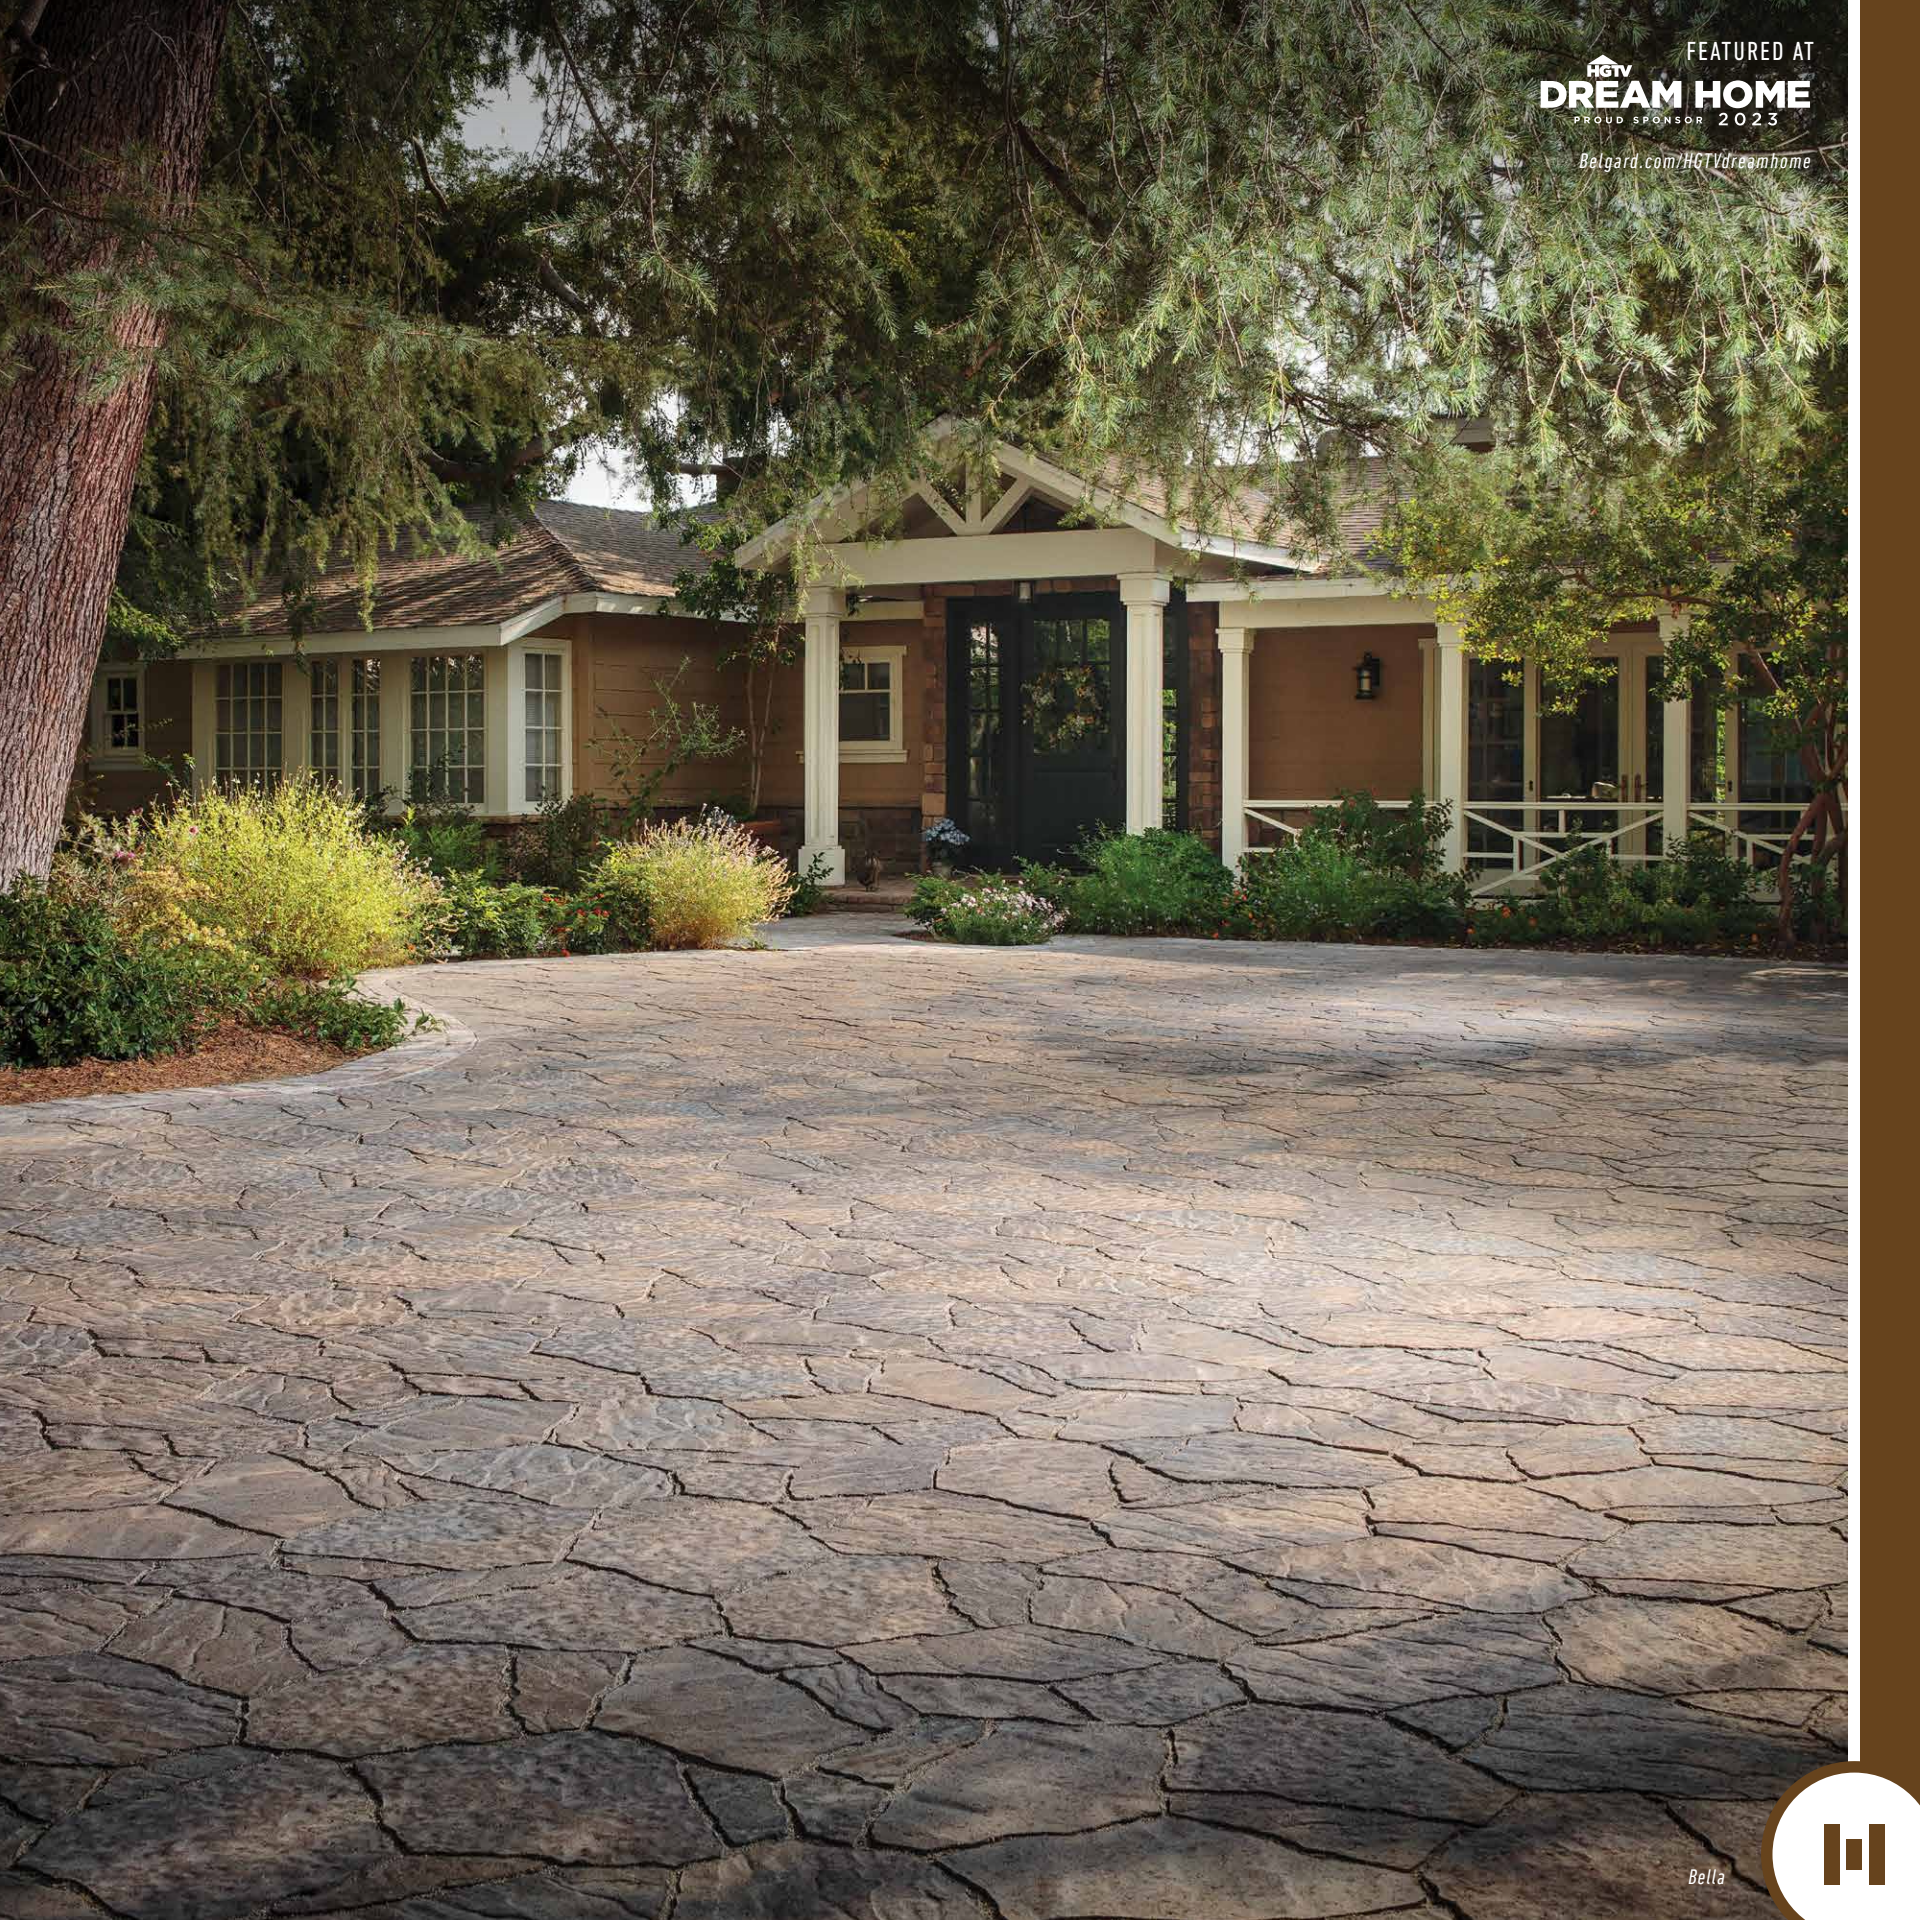

FEATURED AT
HGTV
DREAM HOME
PROUD SPONSOR 2023

[Beldgard.com/HGTVdreamhome](http://Belgard.com/HGTVdreamhome)

Bella