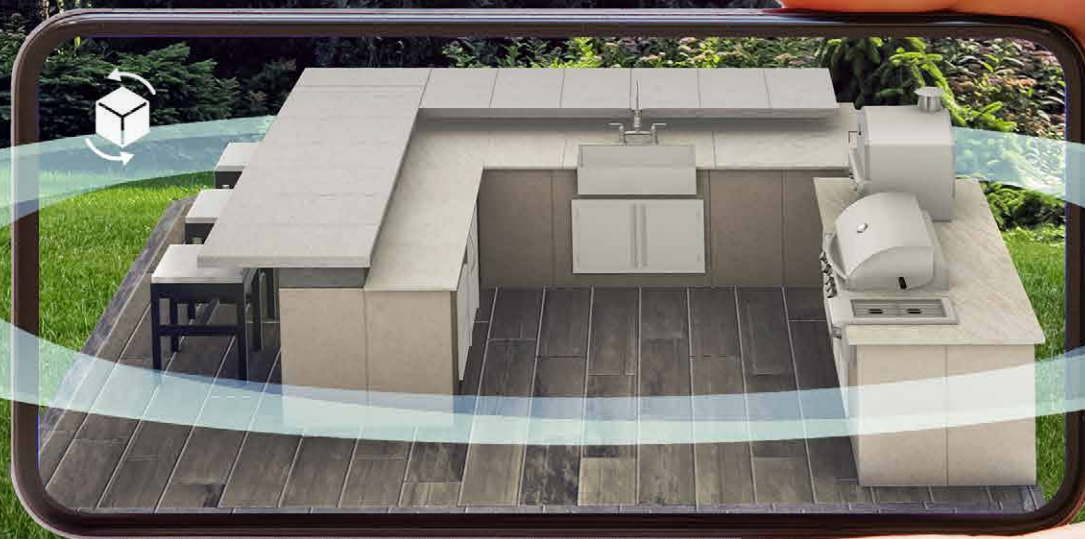

BELGARD
ROOMS