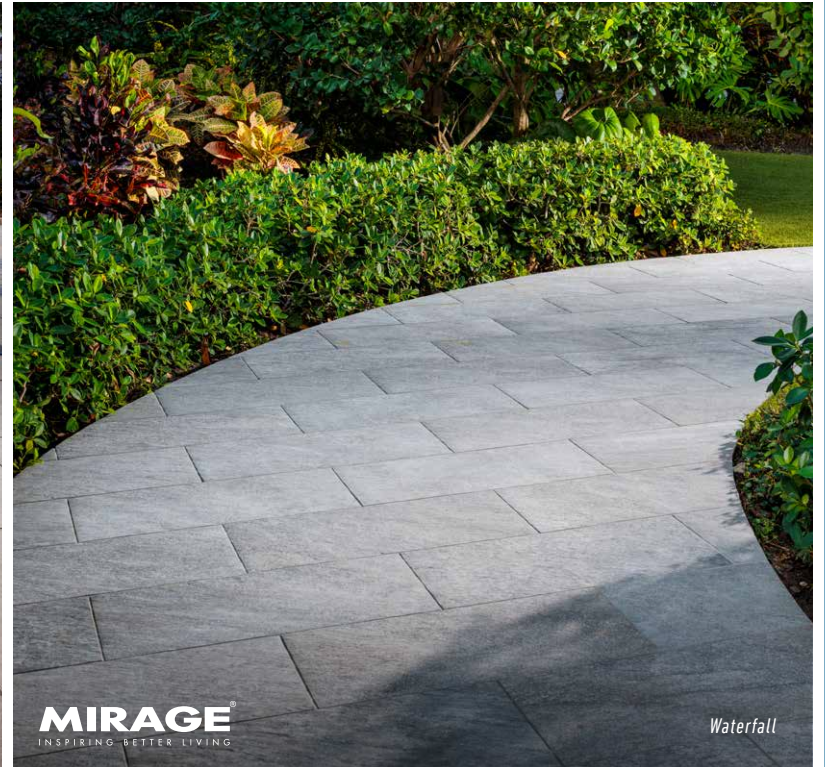

Glacier

MIRAGE
INSPIRING BETTER LIVING

Waterfall

*Special order **Only stocked in 24 x 24