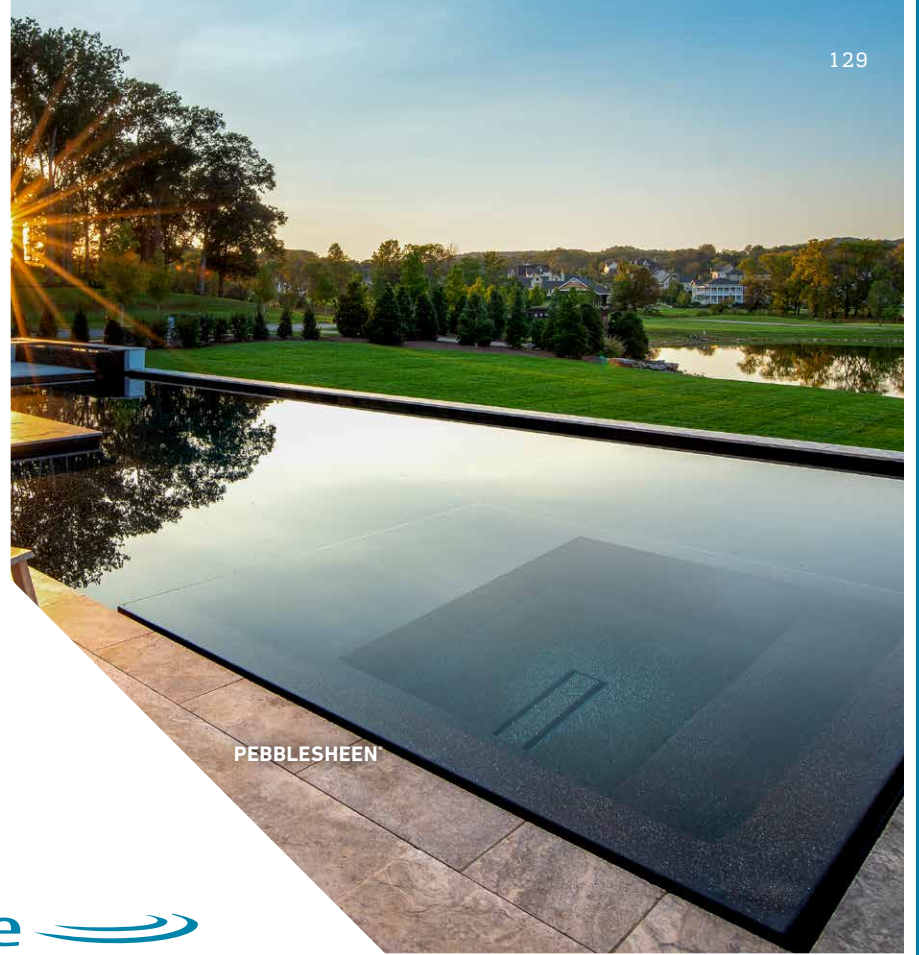

PEBBLESHEEN®