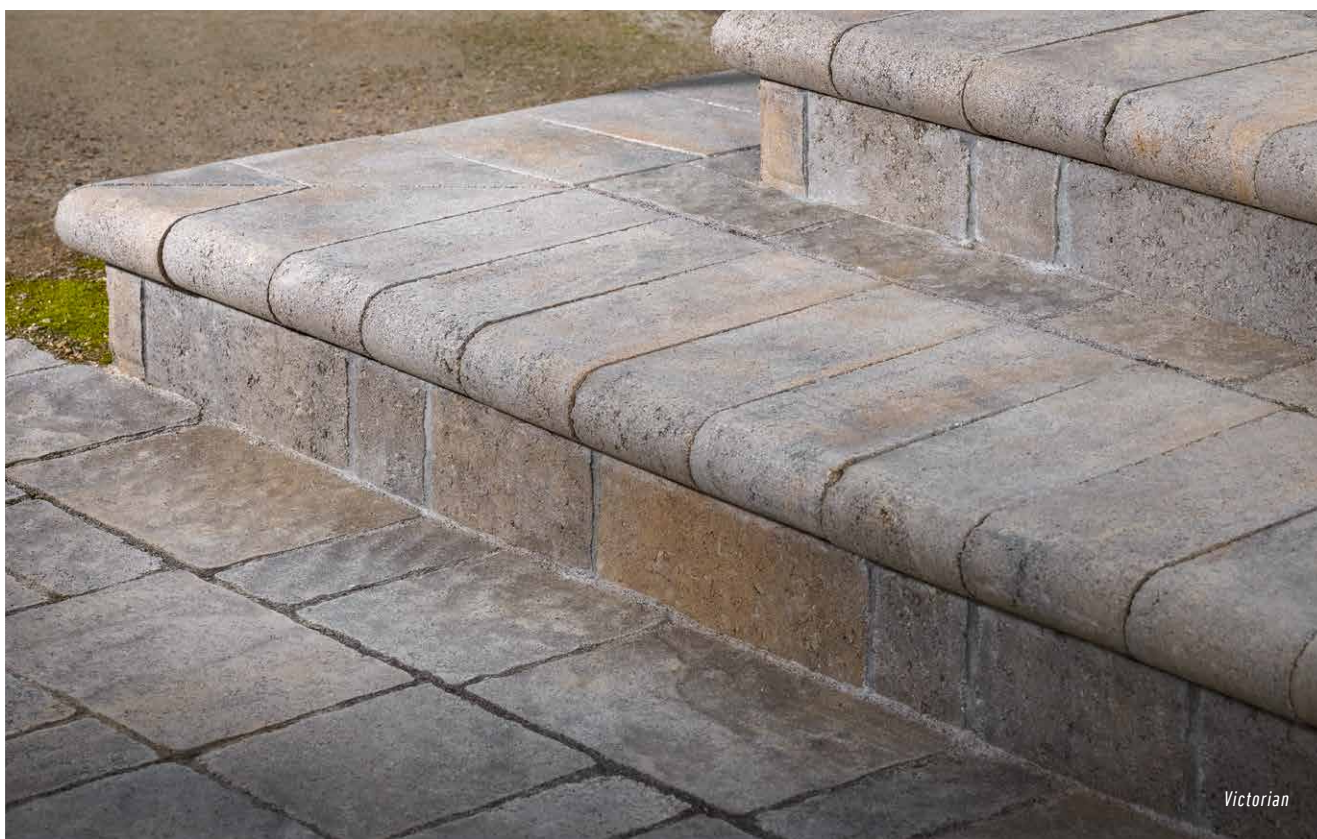

MARINA™

COPING / 60MM

Scan for
product
information

4 x 12

6 x 12