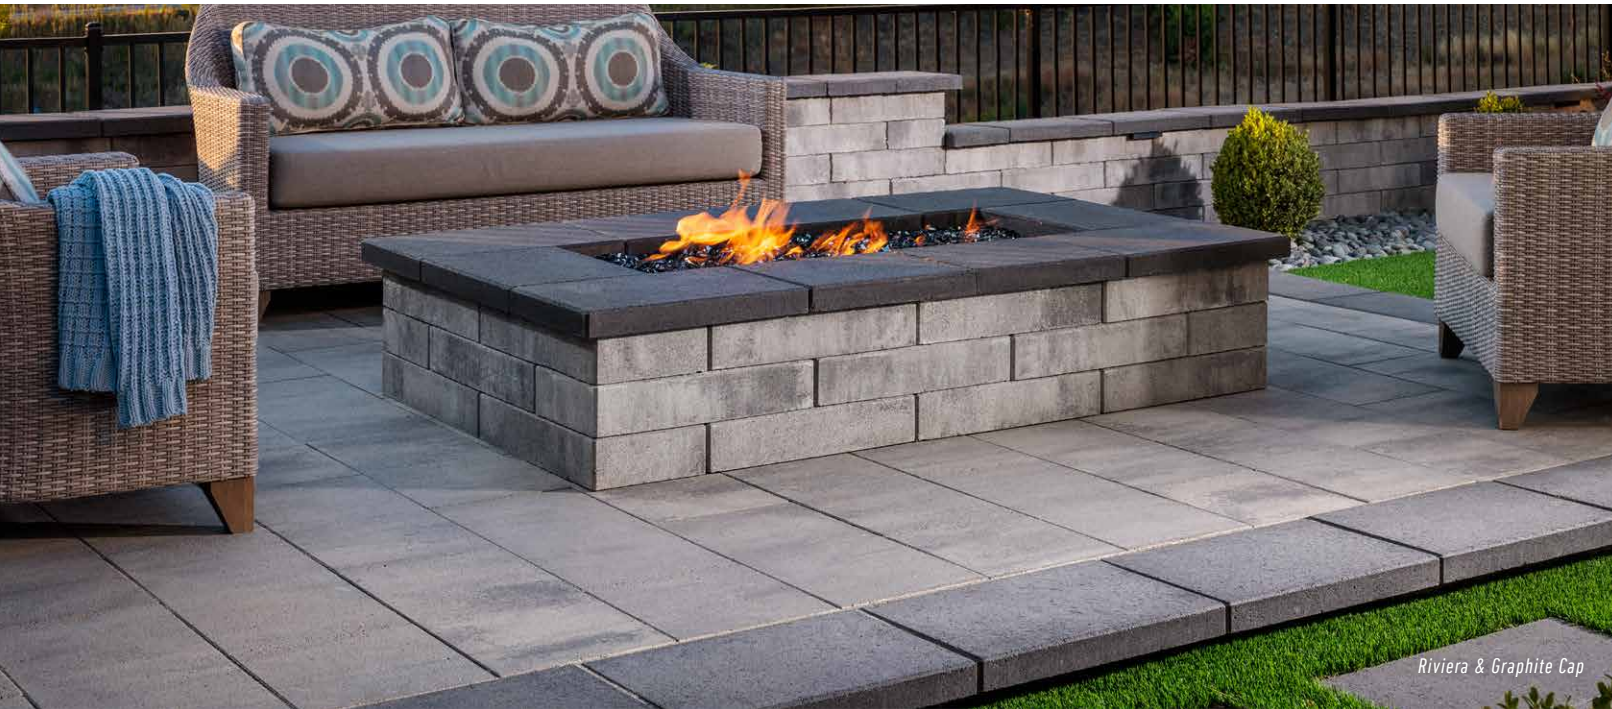

design tip

Integrate the cap block throughout the wall for a multi-dimensional look. See page 19

MELVILLE™ WALL

Scan for product information

FREESTANDING / GARDEN WALL

Riviera & Graphite Cap

***Only available in Melville Cap*