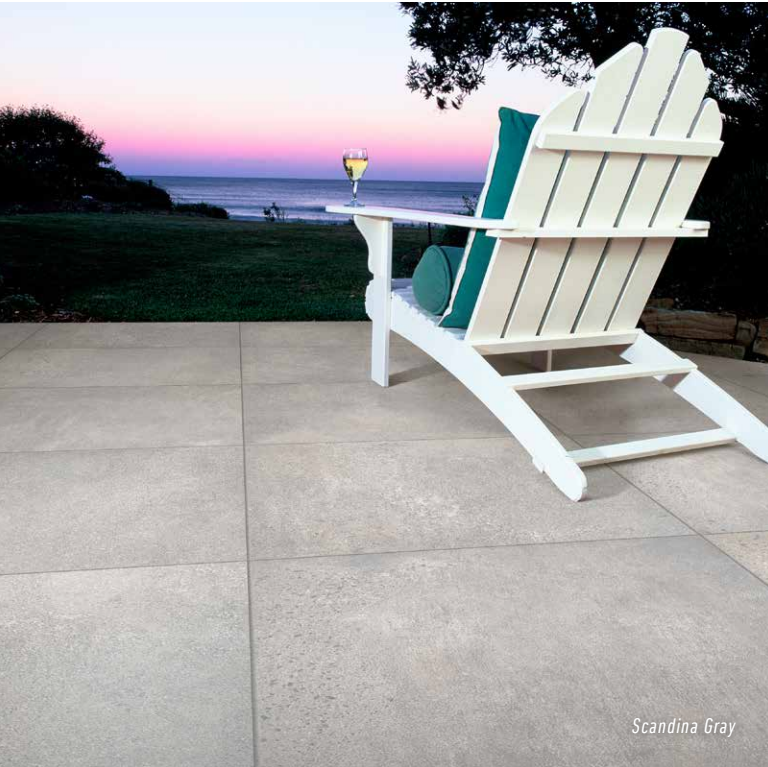

FOUNDATION™

Scan for
product
information

CONCRETE FINISH

Scandina Gray