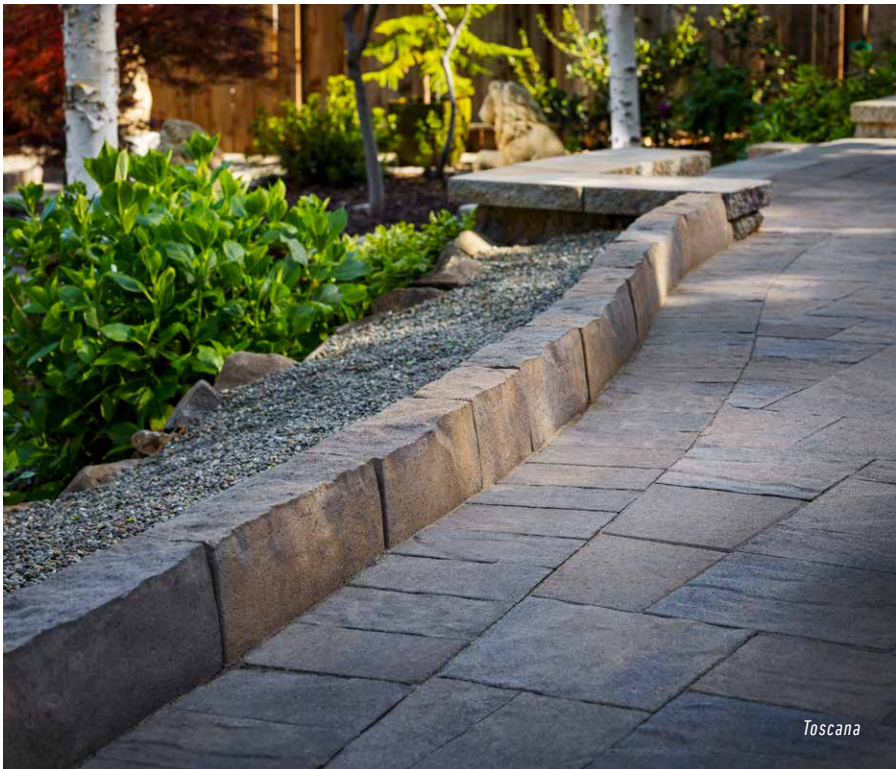

ANGLIA EDGER®

EDGER / 200MM

Scan for product information

Toscana

Victorian

RIVIERA

TOSCANA

VICTORIAN