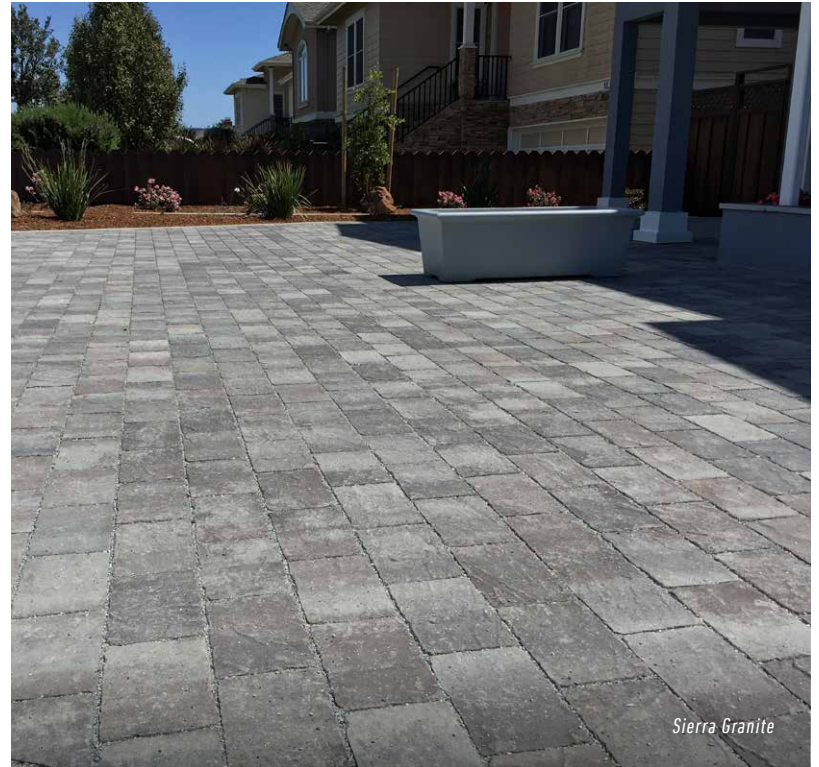

4 x 8

6 x 6

6 x 12

NARROW JOINT PERMEABLE QUARRY STONE

PERMEABLE PAVER / 80MM

Scan for
product
information

Rustic Yellowstone

Sierra Granite