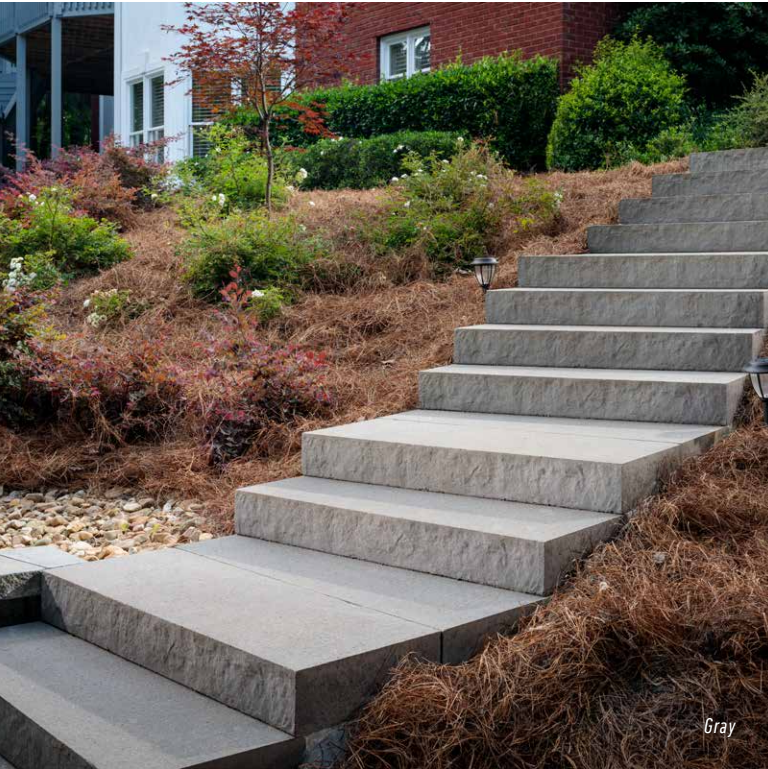

FEATURED AT
DREAM HOME
PROUD SPONSOR 2023

Belgard.com/HGTVdreamhome

LANDINGS™

Scan for
product
information

STEP UNIT

Gray