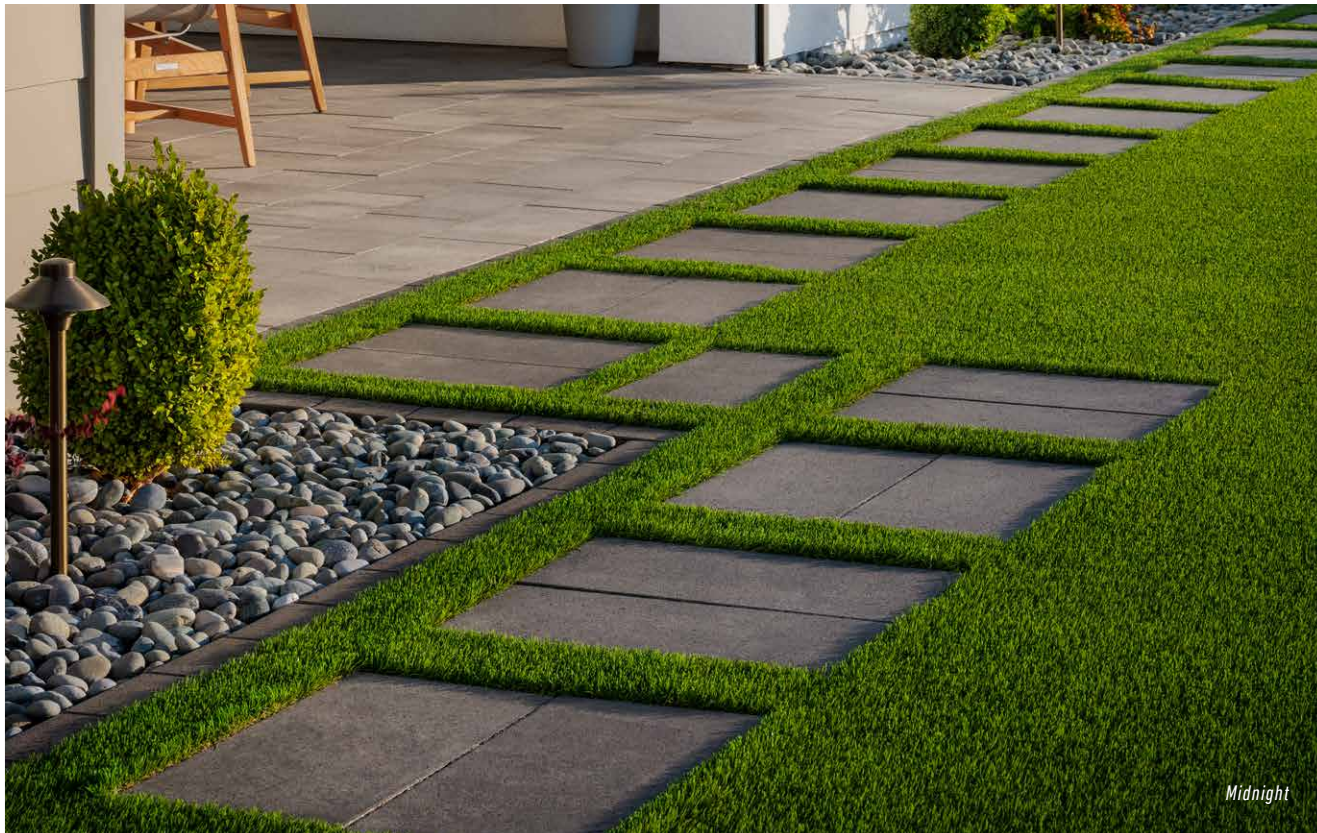

12 x 24

24 x 24

24 x 36*

Midnight

*24 x 36 only available in DuraFusion colors