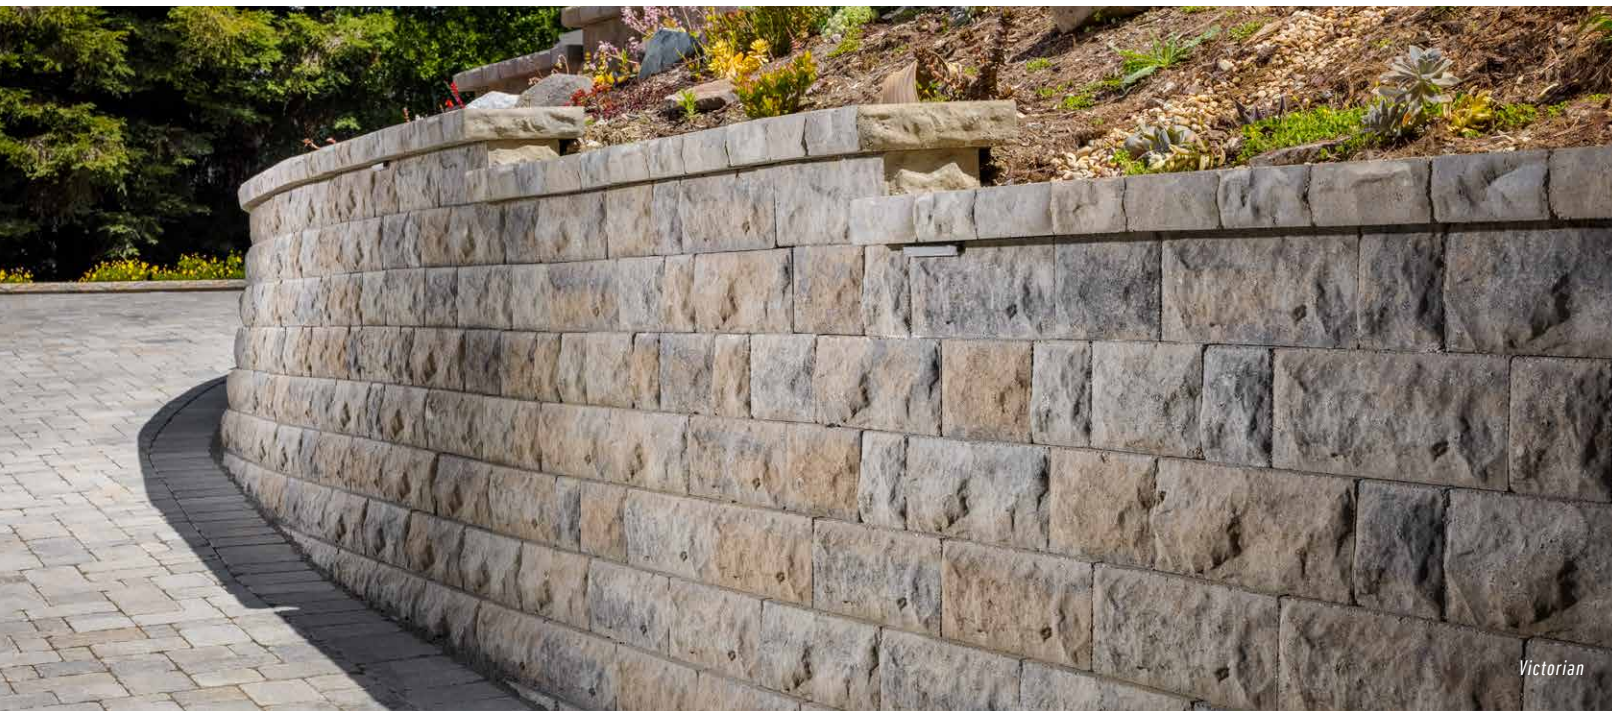

BELAIR WALL[®]

2.0

Scan for
product
information

FREESTANDING / RETAINING WALL

Victorian

**Only available in Belair Wall 2.0 Cap*

RIVIERA

TOSCANA