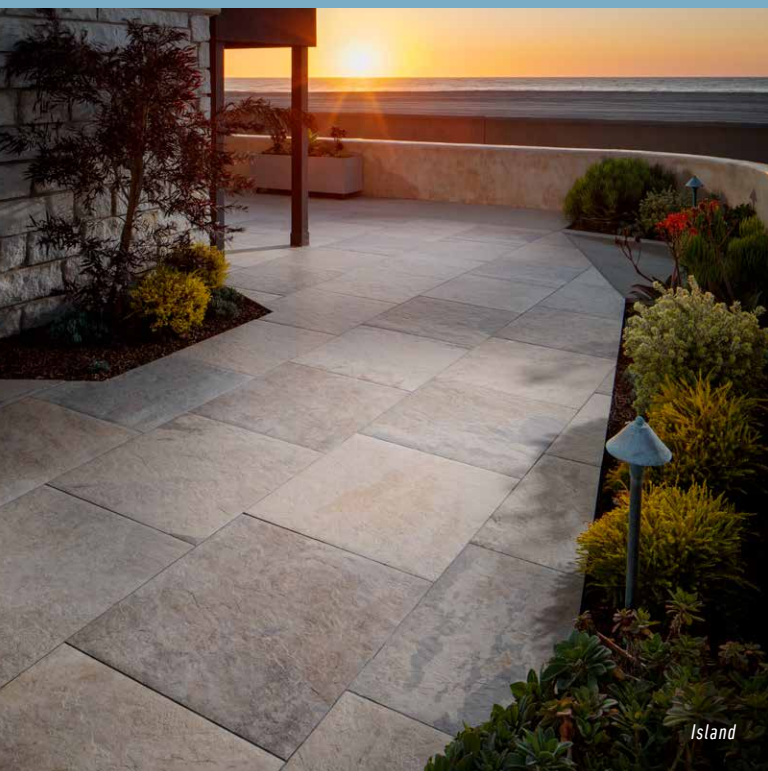

TOSCANA

VICTORIAN

PERMEABLE APPLICATIONS

Permeable installation requires wider joints and proper base and jointing material.

SPECIAL
ORDER

Scan for
product
information

ARDESIE

STONE FINISH